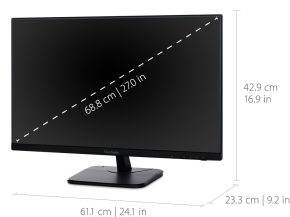

Cable Organization	No
Kensington Lock Slot	1
Physical Controls	Key Buttons 1, 2, 3, 4, 5, 6 (Power)
On Screen Display	Auto Image Adjust, Contrast/Brightness, Input Select, Audio Adjust, Color Adjust, Information, Manual Image Adjust, Advanced Image Adjust, Setup Menu, Memory Recall (See user guide for complete OSD functionality)
Temperature	32-104° F (0 - 40° C)
Humidity (non-condensing)	20-90%
VESA Compatible	100 x 100 mm
Frequency Horizontal	HDMI: 15 ~ 83KHz, DP: 24 ~ 83KHz
Frequency Vertical	HDMI: 50 ~ 75Hz, DP: 50 ~ 75Hz
Digital Sync	TMDS for HDMI, PCI-E for DisplayPort
Tilt (Forward/Back)	4° / 20°
Regulations	cULus, FCC-B, ICES003, Energy Star 8.0, EPEAT, Mexico Energy, MX-CoC
Net (lbs)	10.9
Net Without Stand (lbs)	9.1
Gross (lbs)	15.0
Net (kg)	4.9
Net Without Stand (kg)	4.1
Gross (kg)	6.8
Packaging (in.)	26.7 x 19.6 x 6.5
Physical (in.)	24.1 x 16.9 x 9.2
Physical Without Stand (in.)	24.1 x 14.4 x 2.0
Packaging (mm)	677.0 x 497.0 x 164.0
Physical (mm)	611.3 x 429.0 x 232.9
Physical Without Stand (mm)	611.3 x 366.5 x 51.6
Package Contents	VA2756-mhd Display, Power Cable, HDMI to HDMI (1.5m), Quick Start Guide
Recycle/Disposal	Please dispose of in accordance with local, state or federal laws.
Warranty	*Refurbished. 30-day DOA policy for full refund, with a 90-day repair warranty on parts and labor.

UPC: 766907984910

Contact Sales
ViewSonic.com
888.881.8781
email:
salesinfo@viewsonic.com