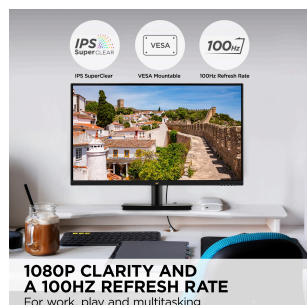

Physical Controls	Key 1 (favorite), Key 2, Key 3, Key 4, Key 5 (power)
On Screen Display	Input Select, Audio Adjust, ViewMode, Color Adjust, Manual Image Adjust, Setup Menu
Temperature	32-104° F (0 - 40° C)
Humidity (non-condensing)	20-90%
VESA Compatible	100 x 100 mm
Frequency Horizontal	VGA: 24 ~ 86 KHz / HDMI 1.4: 24 ~ 115 KHz
Frequency Vertical	VGA: 48 ~ 75 Hz / HDMI 1.4: 48 ~ 100 Hz
Tilt (Forward/Back)	5° / 20°
Regulations	cTUVus, FCC-B, ICES003, CEC, NRCAN, NOM, Mexico Energy
Net (lbs)	9.3
Net Without Stand (lbs)	7.9
Gross (lbs)	13
Net (kg)	4.2
Net Without Stand (kg)	3.6
Gross (kg)	5.9
Packaging (in.)	27.4 " (W) x 18.1 " (H) x 5.7 " (D)
Physical (in.)	24.2 " (W) x 18.1 " (H) x 8 " (D)
Physical Without Stand (in.)	24.2 " (W) x 14.3 " (H) x 1.8 " (D)
Packaging (mm)	695 mm (W) x 460 mm (H) x 145 mm (D)
Physical (mm)	615 mm (W) x 460 mm (H) x 203 mm (D)
Physical Without Stand (mm)	615 mm (W) x 364 mm (H) x 46 mm (D)
Package Contents	LCD Display, Power Cable, HDMI Cable, AC/DC Adapter, Quick Start Guide
Recycle/Disposal	Please dispose of in accordance with local, state or federal laws.
Warranty	*Refurbished. 30-day DOA policy for full refund, with a 90-day repair warranty on parts and labor.

UPC: 766907034295

Contact Sales
ViewSonic.com
888.881.8781
email:
salesinfo@viewsonic.com