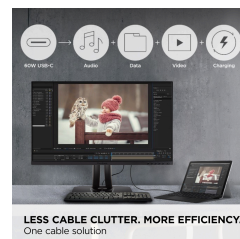

Cable Organization	Yes
Kensington Lock Slot	1
Physical Controls	Key 1, Key 2, Key 3, Key 4, Key 5, Key 6 (power)
On Screen Display	Input Select, Audio Adjust, ViewMode, Color Adjust, Manual Image Adjust, Setup Menu
Temperature	32-104° F (0 - 40° C)
Humidity (non-condensing)	20-90%
VESA Compatible	100 x 100 mm
Frequency Horizontal	HDMI 2.0, DisplayPort, USB Type C: 15 ~ 136 KHz
Frequency Vertical	HDMI 2.0, DisplayPort, USB Type C: 24 ~ 75 Hz
Height Adjust	130 mm / 5.1 in
Swivel	60°
Pivot (Right/Left)	90° / 90°
Tilt (Forward/Back)	5° / 21°
Regulations	cTUVus, FCC-B, ICES003, Energy Star 8.0, EPEAT Silver, CEC, NOM, Mexico Energy
Net (lbs)	16.9
Net Without Stand (lbs)	11.2
Gross (lbs)	22.5
Net (kg)	7.7
Net Without Stand (kg)	5.1
Gross (kg)	10.2
Packaging (in.)	29.1 x 18.3 x 8.9
Physical (in.)	24.1 x 16.15~21.27 x 8.5
Physical Without Stand (in.)	24.1 x 14.3 x 2.1
Packaging (mm)	740.0 x 465.0 x 225.0
Physical (mm)	613.0 x 410.31~540.31 x 215.0
Physical Without Stand (mm)	613.0 x 363.0 x 53.0
Package Contents	VP275-4K, Power Cable, HDMI to HDMI Cable, USB Type C cable, USB Type A/B Cable, Quick Start Guide
Recycle/Disposal	Please dispose of in accordance with local, state or federal laws.
Warranty	*Refurbished. 30-day DOA policy for full refund, with a 90-day repair warranty on parts and labor.

UPC: 766907025507

Contact Sales

ViewSonic.com

888.881.8781

email: salesinfo@viewsonic.com