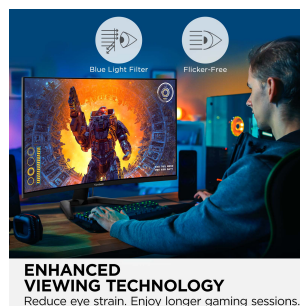

Cable Organization	No
Physical Controls	Up, Right, Down, Left, Power
On Screen Display	Input Select, Audio Adjust, ViewMode, Color Adjust, Manual Image Adjust, Setup Menu
Temperature	32-104° F (0 - 40° C)
Humidity (non-condensing)	20-90%
VESA Compatible	100 x 100 mm
Frequency Horizontal	HDMI: 28 ~ 214 KHz, DisplayPort: 28 ~ 263 KHz
Frequency Vertical	HDMI: 48 ~ 144 Hz, DisplayPort: 48 ~ 180 Hz
Tilt (Forward/Back)	5° / 22°
Regulations	cTUVus, FCC-B, ICES003, Energy Star 8.0, EPEAT Bronze, CEC, NOM, Mexico Energy
Net (lbs)	11.8
Net Without Stand (lbs)	10.1
Gross (lbs)	16.5
Net (kg)	5.3
Net Without Stand (kg)	4.6
Gross (kg)	7.5
Packaging (in.)	30.8 x 19.7 x 8.1
Physical (in.)	27.7 x 20.0 x 10.4
Physical Without Stand (in.)	27.7 x 16.6 x 4.1
Packaging (mm)	782.0 x 500.0 x 205.0
Physical (mm)	702.5 x 507.9 x 262.8
Physical Without Stand (mm)	702.5 x 421.3 x 103.9
Package Contents	LCD Display, DisplayPort Cable, AC/DC Adapter, Quick Start Guide
Recycle/Disposal	Please dispose of in accordance with local, state or federal laws.
Warranty	*Refurbished. 30-day DOA policy for full refund, with a 90-day repair warranty on parts and labor.

UPC: 766907035001

Contact Sales
ViewSonic.com
888.881.8781
email:
salesinfo@viewsonic.com