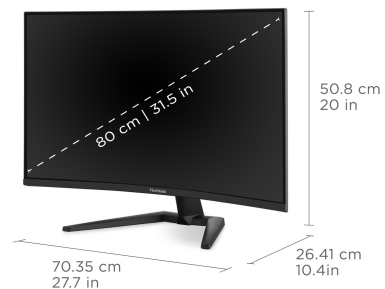

VX3228C-2K - 32" CURVED 1440P 1MS 180HZ GAMING MONITOR WITH FREESYNC

Key Features

32"
DISPLAY

MVA
PANEL

2560x1440
RESOLUTION

**QHD (2560x1440p)
RESOLUTION**

Product Description

Work hard and play harder with the ViewSonic® VX3228C-2K monitor. Designed with an immersive 32" 1000R curved screen and stunning WQHD 2560 x 1440 resolution, the VX3228C-2K monitor provides an incredible viewing experience for both office use and home entertainment. And with features including a 180Hz* refresh rate, 1ms (MPRT) response time and AMD FreeSync™ technology, this monitor virtually eliminates screen tearing and stuttering for a silky-smooth gaming experience. The VX3228C-2K also comes equipped with ViewSonic's exclusive ViewMode™ presets, which deliver optimized screen performance for various usage scenarios. Two HDMI (v2.0) inputs and one DisplayPort (v1.4) input offer flexible connectivity for your favorite devices.

*180Hz refresh rate with DisplayPort

Specifications

	More Information
UPC	766907035001
Screen Size	32"
Viewable Area (in.)	31.5
Panel Type	MVA
Display Resolution	2560 x 1440
Display Resolution	WQHD (2560x1440)
Static Contrast Ratio	3,000:1
Dynamic Contrast Ratio	50,000,000:1
Light Source	LED
Brightness	300 cd/m2
Colors	16.7M
Color Space Support	6 bit + FRC
Aspect Ratio	16:9
Response Time (Typical GTG)	2ms
Response Time (MPRT)	1ms
Viewing Angles	178° horizontal, 178° vertical
Backlight Life (Hours)	30,000
Panel Surface	Anti-Glare type, Hard-coating (3H), Haze 25%
Curvature	1000R
Refresh Rate	180Hz
PC Resolution (max)	2560x1440
Mac® Resolution (max)	2560x1440
3.5mm Audio Out	1
HDMI 2.0 In	2
DisplayPort	1
Internal Speakers	2W (x2)
Eco Mode (Conserve)	20W
Eco Mode (optimized)	23W
Consumption (typical)	26W
Consumption (max)	36W
Voltage	100-240 VAC
Stand-by	0.5W
Power Supply	External