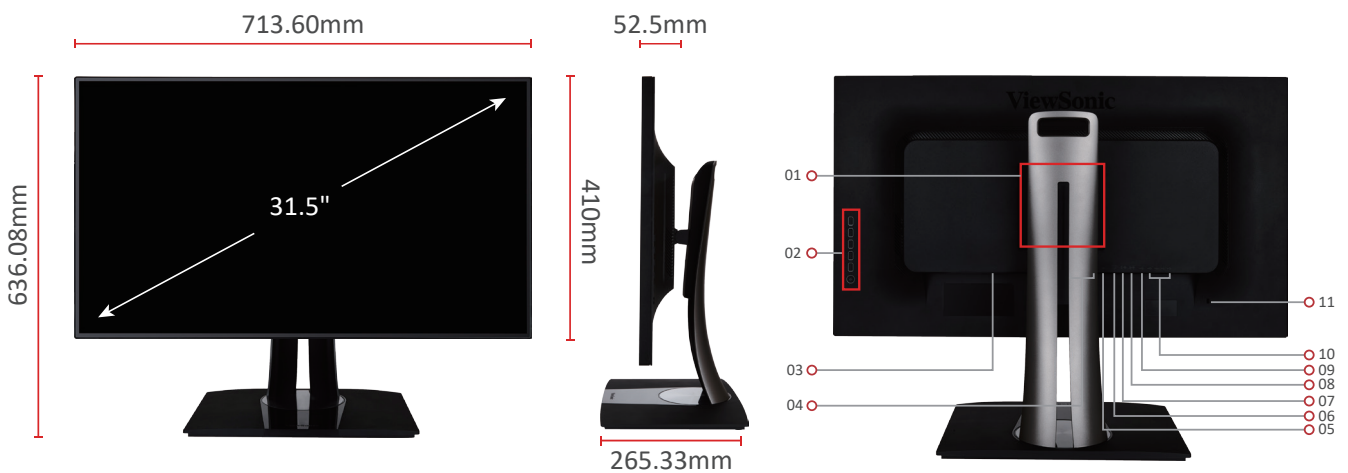

ViewSonic's VP3268-4K professional monitor is a 31.5" display with 4K UHD clarity, superior IPS panel and hardware calibration functionality that delivers ultimate image quality and reliable long-term performance, perfect for photographers and videographers. 3840 x 2160 Ultra HD resolution combined with 100% sRGB colour coverage provides exceptional image quality and accurate colour performance. To ensure precise and uniform colour, each ViewSonic VP3268-4K monitor is pre-calibrated to deliver a remarkable Delta E<2 colour accuracy and uniformity variance < 5%. A 14-bit 3D look-up table generates a vast palette of 4.39 trillion colours and selects the most appropriate tones from RGB values for a smooth colour gradation. VP3268-4K's built-in hardware calibration functionality is co-developed with X-Rite which allows you to calibrate the monitor for photography, video editing, content creation, and other colour-critical applications over long-term usage. VP3268-4K is well equipped with 6 axis colour adjustment to handle high-caliber colour processing. In addition to phenomenal colour performance and a sleek frameless design, VP3268-4K also supports HDCP 2.2 for future-proof compatibility with all types of 4K video content. A specialised 48Hz Film Mode and built-in speakers provide more fluid video playback and immersive audio enjoyment. The fully ergonomic design with dual direction Auto-pivot function delivers customized comfort for increased productivity.