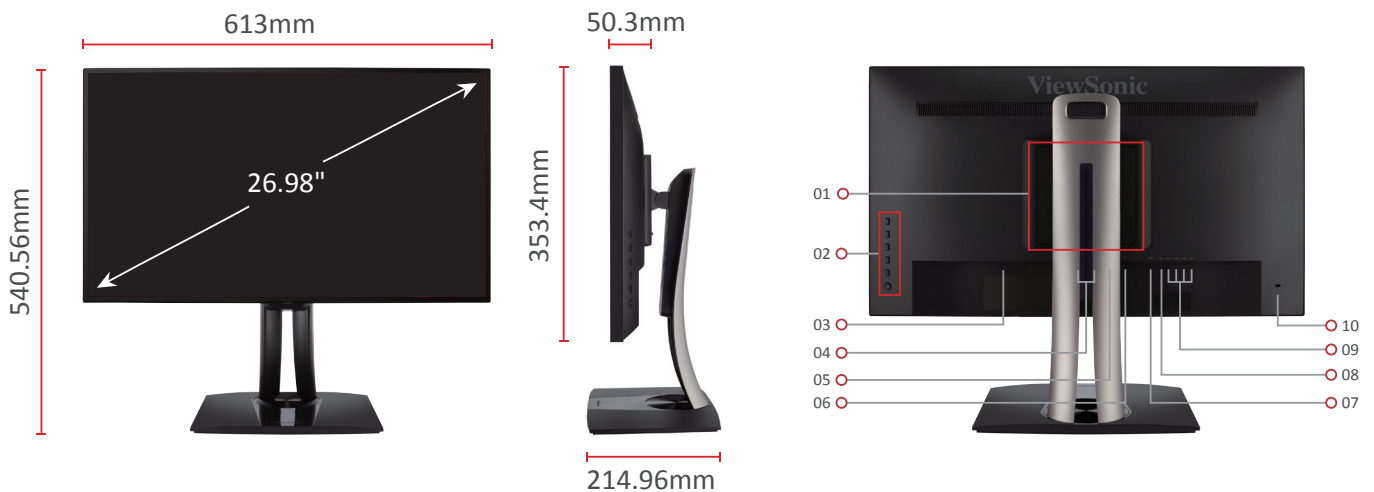

Product Description

Perfect for photographers, designers, videographers, and other creative professionals, the ViewSonic® VP2768-4K Ultra HD monitor delivers unmatched colour accuracy and reliable long-term performance. With a SuperClear® IPS panel and a sleek frameless design, this monitor provides a near-seamless viewing experience ideal for multi-monitor setups. To ensure precise, uniform colour, each of our monitors is factory calibrated to deliver an amazing Delta E<2 value for superior colour accuracy. An integrated colour uniformity function ensures consistent chromaticity across the screen, while a 14-bit 3D look-up table generates a stunningly smooth palette of 4.39 trillion colours. Add to that 6-axis colour adjustment functionality, and this monitor provides the ultimate colour processing capability for professional applications. What's more, an advanced ergonomic design delivers customised comfort for increased productivity. Hardware calibration is also available with compatible calibrators, which allow you to quickly and easily calibrate the monitor for photography, graphic design, content creation, and other colour-critical applications.