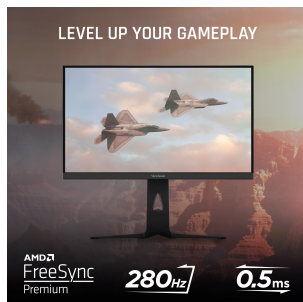

Power Supply	External
Cable Organization	No
Kensington Lock Slot	1
Physical Controls	Up, Right, Down, Left, Power
On Screen Display	Input Select, Audio Adjust, ViewMode, Color Adjust, Manual Image Adjust, Setup Menu
Temperature	32-104° F (0 - 40° C)
Humidity (non-condensing)	20-90%
VESA Compatible	75 x 75 mm
Frequency Horizontal	30 - 255 KHz
Frequency Vertical	48 - 240 Hz
Height Adjust	130 mm / 5.1 in
Swivel	45°
Pivot (Right/Left)	90° / 90°
Tilt (Forward/Back)	0° / 20°
Regulations	cTUVus, FCC-B, ICES003, CEC, NOM, Mexico Energy, RoHS, WEEE
Net (lbs)	11.7
Net Without Stand (lbs)	7.7
Net (kg)	5.3
Net Without Stand (kg)	3.5
Physical (in.)	21.9"(W) x21.8" (H) x8.6" (D)
Physical Without Stand (in.)	21.9"(W) x13" (H) x2.3" (D)
Physical (mm)	557.2 (W) x 554.3 (H) x 218.1 (D)
Physical Without Stand (mm)	557.2 (W) x 330.3 (H) x 58.8 (D)
Package Contents	LCD Display, Power Cable, AC/DC Adapter, HDMI Cable, DisplayPort Cable, USB-C Cable, Quick Start Guide
Recycle/Disposal	Please dispose of in accordance with local, state or federal laws.
Warranty	Three-year limited warranty on parts, labor and backlight

UPC: 766907027341

Contact Sales
[ViewSonic.com](https://www.viewsonic.com)
888.881.8781
email:
salesinfo@viewsonic.com