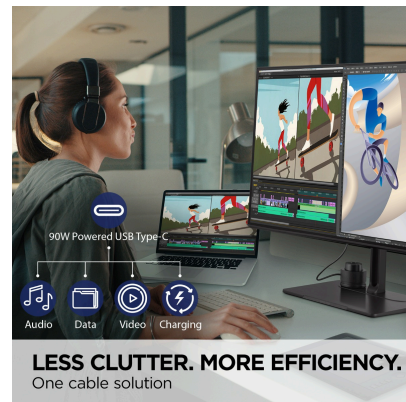

VIEWSONIC 27" COLORPRO™ 4K UHD IPS MONITOR WITH COLORPRO WHEEL, TRUE 10-BIT COLOR, 90W USB-C | VP2786-4K

Key Features

- 27 Inch 4K UHD (3840x2160p) IPS monitor with thin bezels, HDR10 and 60Hz refresh rate
- In addition to fast data, audio and video transfer, USB-C also provides quick 90W charging over a single cable
- 100% Adobe RGB and 98% DCI-P3, Rec. 709 and Delta E<2 accuracy
- This monitor has been certified as capable of reproducing Pantone Matching System colors
- A ColorPro Wheel helps you fine-tune colors and adjust calibration with exquisite precision
- A detachable magnetic hood reduces screen reflections and glare for incredibly precise colors
- The VP2786-4K supports laptops, PCs, Macs and more with USB-C, HDMI, USB, DisplayPort, micro DP inputs

27"
DISPLAY

IPS
PANEL

3840 X 2160
RESOLUTION

Product Description

The ViewSonic® ColorPro™ VP2786-4K is a 27" professional monitor that delivers outstanding visual performance and amazing color accuracy. With 3840 x 2160 Ultra HD resolution, true 10-bit color, and color coverage of 100% Adobe RGB and 98% DCI-P3, the VP2786-4K showcases your work with incredible color performance. An integrated ColorPro Wheel provides easy and accurate color calibration for precise performance, while certifications from Fogra and G7 ensure high quality print performance. USB-C connectivity helps to simplify your workspace by delivering audio, video, data and up to 90W of power delivery over a single universal cable. To ensure precise, uniform color, each of our monitors is factory calibrated to deliver an amazing Delta E<2 value. With amazing design and technology, and an intuitive user-friendly interface, the VP2786-4K delivers everything professional content creators demand in a monitor.