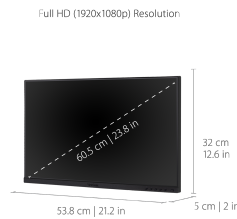

VESA Compatible	100 x 100 mm
Frequency Horizontal	VG2455_H: HDMI (v1.4): 15 ~ 82 KHz, DisplayPort: 15 ~ 82 KHz, USB Type C: 15 ~ 82 KHz. VG2456a_H: HDMI (v1.4): 15 ~ 82 KHz, DisplayPort: 15 ~ 82 KHz, USB Type C: 15 ~ 82 KHz.
Frequency Vertical	VG2456a_H: HDMI (v1.4): 24 ~ 75 Hz, DisplayPort: 24 ~ 75 Hz, USB Type C: 24 ~ 75 Hz. VG2456a_H: HDMI (v1.4): 50 ~ 75 Hz, DisplayPort: 50 ~ 75 Hz, USB Type C: 50 ~ 75 Hz.
Regulations	Energy Star 8.0, EPEAT Silver
Net Without Stand (lbs)	17.4
Gross (lbs)	24.0
Net Without Stand (kg)	7.9
Gross (kg)	10.9
Packaging (in.)	24.4 x 10.2 x 16.4
Physical Without Stand (in.)	21.2 x 12.6 x 2.0
Packaging (mm)	620.0 x 260.0 x 417.0
Physical Without Stand (mm)	539.0 x 320.0 x 52.0
Package Contents	LCD Displays (VG2455_H, VG2456a_H) Power Cable x2, DisplayPort Cable, USB Type C cable, USB A/B Cable, Quick Start Guide
Recycle/Disposal	Please dispose of in accordance with local, state or federal laws.
Warranty	Three-year limited warranty on parts, labor and backlight

UPC: 766907013450

Contact Sales
ViewSonic.com
888.881.8781
email:
salesinfo@viewsonic.com