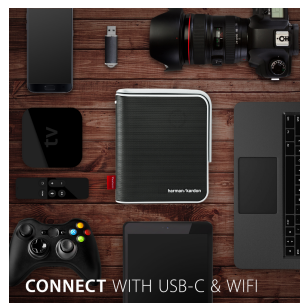

Voltage	Power adaptor: Input: 100~240V Output: 19VDC / 3.42A Battery: 12000mAh(4000mAh 3.7Vx3) (2.5hrs@Normal, 3hrs@Eco)
Consumption (typical)	35W
Stand-by	<0.5W
Physical Controls	Power, keystone/arrow keys, left/blank, menu/exit, right/panel key lock, mode/enter, auto, source
On Screen Display	Display, Image, Power Management, Basic, Advanced, System, Information (See user guide for full OSD functionality)
Temperature	32-104° F (0 - 40° C)
Humidity (non-condensing)	0-90%
Net (lbs)	1.5
Gross (lbs)	3.7
Net (kg)	0.7
Gross (kg)	1.7
Packaging (in.)	8.6 x 7.5 x 4.7
Physical (in.)	5.9 x 5.0 x 1.6
Packaging (mm)	219.0 x 190.0 x 119.0
Physical (mm)	151.0 x 126.0 x 40.0
Regulations	FCC, cTUVus, ROHS
Package Contents	M1+2 Projector, Power Cable, Remote Control, USB-C Cable, Quick Start Guide
Warranty	Three-year limited warranty on parts and labor
Recycle/Disposal	Please dispose of in accordance with local, state or federal laws.
Battery Chemistry	Lithium-ion
Portability	Portable, Mobile

UPC: 766907982312

Contact Sales
ViewSonic.com
888.881.8781
email:
salesinfo@viewsonic.com