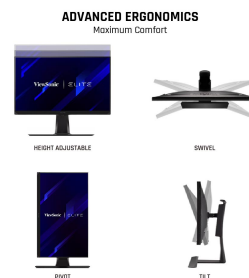

Physical Controls	Joystick key: Up, Right, Down, Left, Center; Quick Access; Power
On Screen Display	Game Modes, Display, Input Select, ViewMode, Audio Adjust, Setup Menu
Temperature	32-104° F (0 - 40° C)
Humidity (non-condensing)	20-90%
VESA Compatible	100 x 100 mm
Frequency Horizontal	HDMI (v2.0): 30 ~ 230 KHz, DisplayPort (v1.4): 30 ~ 250 KHz
Frequency Vertical	HDMI (v2.0): 48 ~ 144 KHz, DisplayPort (v1.4): 48 ~ 165 KHz
Digital Sync	TMDS for HDMI (v2.0), PCI-E for DisplayPort (v1.4)
Height Adjust	115 mm / 4.5 in
Swivel	30°
Pivot (Right/Left)	90° / 90°
Tilt (Forward/Back)	5° / 20°
Regulations	cTUVus, FCC-B, ICES003, CEC, NRCAN, MX-CoC, Mexico Energy
Net (lbs)	17.4
Net Without Stand (lbs)	10.1
Gross (lbs)	26.3
Net (kg)	7.9
Net Without Stand (kg)	4.6
Gross (kg)	12.0
Packaging (in.)	28.6 x 20.0 x 11.0
Physical (in.)	24.2 x 18.06~22.5 x 10.4
Physical Without Stand (in.)	24.2 x 14.6 x 2.7
Packaging (mm)	726.0 x 507.0 x 280.0
Physical (mm)	614.0 x 458.7~571.6 x 265.0
Physical Without Stand (mm)	614.0 x 370.0 x 68.0
Package Contents	XG270Q Display, 1 x Power Cable, 1 x AC/DC Adapter, 1 x DisplayPort Cable, 1 x USB A/B Cable, 1 x Quick Start Guide
Recycle/Disposal	Please dispose of in accordance with local, state or federal laws.

UPC: 766907008272

Contact Sales
ViewSonic.com
888.881.8781
email: salesinfo@viewsonic.com