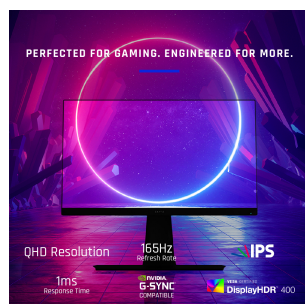

Physical Controls	Joystick key: Up, Right, Down, Left, Center; Quick Access; Power
On Screen Display	Game Modes, Display, Input Select, ViewMode, Audio Adjust, Setup Menu
Temperature	32-104° F (0 - 40° C)
Humidity (non-condensing)	20-90%
VESA Compatible	100 x 100 mm
Frequency Horizontal	HDMI (v2.0): 30 ~ 230 KHz, DisplayPort (v1.4): 30 ~ 250 KHz
Frequency Vertical	HDMI (v2.0): 48 ~ 144 KHz, DisplayPort (v1.4): 48 ~ 165 KHz
Digital Sync	TMDS for HDMI (v2.0), PCI-E for DisplayPort (v1.4)
Height Adjust	115 mm / 4.5 in
Swivel	30°
Pivot (Right/Left)	90° / 90°
Tilt (Forward/Back)	5° / 20°
Regulations	cTUVus, FCC-B, ICES003, CEC, NRCAN, MX-CoC, Mexico Energy
Net (lbs)	17.4
Net Without Stand (lbs)	10.1
Gross (lbs)	26.3
Net (kg)	7.9
Net Without Stand (kg)	4.6
Gross (kg)	12.0
Packaging (in.)	28.6 x 20.0 x 11.0
Physical (in.)	24.2 x 18.06~22.5 x 10.4
Physical Without Stand (in.)	24.2 x 14.6 x 2.7
Packaging (mm)	726.0 x 507.0 x 280.0
Physical (mm)	614.0 x 458.7~571.6 x 265.0
Physical Without Stand (mm)	614.0 x 370.0 x 68.0
Package Contents	XG270Q Display, 1 x Power Cable, 1 x AC/DC Adapter, 1 x DisplayPort Cable, 1 x USB A/B Cable, 1 x Quick Start Guide
Recycle/Disposal	Please dispose of in accordance with local, state or federal laws.

UPC: 766907008272

Contact Sales
ViewSonic.com
888.881.8781
email: salesinfo@viewsonic.com