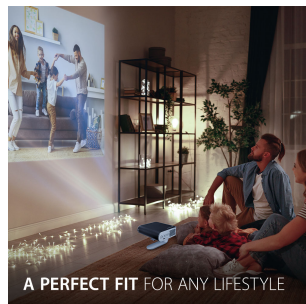

Physical Controls	Power, keystone/arrow keys, left/blank, menu/exit, right/panel key lock, mode/enter, auto, source
On Screen Display	Display, Image, Power Management, Basic, Advanced, System, Information (See user guide for full OSD functionality)
Temperature	32-104° F (0 - 40° C)
Humidity (non-condensing)	0-90%
Net (lbs)	1.7
Gross (lbs)	3.7
Net (kg)	0.8
Gross (kg)	1.7
Packaging (in.)	16.0 x 9.2 x 15.0
Physical (in.)	5.7 x 1.6 x 5.0
Packaging (mm)	406.0 x 233.0 x 380.0
Physical (mm)	146.0 x 40.0 x 126.0
Regulations	FCC, cTUVus, ROHS, TUV-S, NOM, UL2054
Package Contents	M1+ projector, power cable, USB-C cable, remote control, Quick Start Guide
Warranty	Three-year limited warranty on parts and labor, 1st year free Express Exchange® service. (One year Express Exchange Service requires product registration).
Recycle/Disposal	Please dispose of in accordance with local, state or federal laws.
Battery Chemistry	Lithium-ion
Portability	Portable, Mobile

UPC: 766907982312

Contact Sales
ViewSonic.com
888.881.8781
email:
salesinfo@viewsonic.com