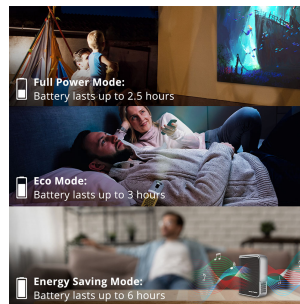

Physical Controls	Power, keystone/arrow keys, left/blank, menu/exit, right/panel key lock, mode/enter, auto, source
On Screen Display	Display, Image, Power Management, Basic, Advanced, System, Information (See user guide for full OSD functionality)
Temperature	32-104° F (0 - 40° C)
Humidity (non-condensing)	0-90%
Net (lbs)	1.7
Gross (lbs)	3.7
Net (kg)	0.8
Gross (kg)	1.7
Packaging (in.)	16.0 x 9.2 x 15.0
Physical (in.)	5.7 x 1.6 x 5.0
Packaging (mm)	406.0 x 233.0 x 380.0
Physical (mm)	146.0 x 40.0 x 126.0
Regulations	FCC, cTUVus, ROHS, TUV-S, NOM, UL2054
Package Contents	M1+ projector, power cable, USB-C cable, remote control, Quick Start Guide
Warranty	Three-year limited warranty on parts and labor, 1st year free Express Exchange® service. (One year Express Exchange Service requires product registration).
Recycle/Disposal	Please dispose of in accordance with local, state or federal laws.
Battery Chemistry	Lithium-ion
Portability	Portable, Mobile

UPC: 766907982312

Contact Sales
ViewSonic.com
888.881.8781
email:
salesinfo@viewsonic.com