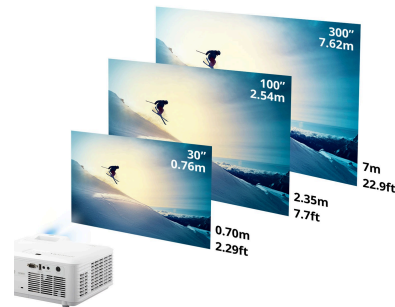

LS700-4K - 3840 X 2160 RESOLUTION, 3,300 ANSI LUMENS, 1.13~1.47 THROW RATIO

Key Features

60 - 300 in. / 1.5 - 7.6 m
DISPLAY

PANEL

3840 x 2160
RESOLUTION

**IMAGE SIZE AND
PROJECTOR DISTANCE**

Product Description

Combining laser technology with 4K Ultra HD resolution and 3,300 lumens of high brightness, the LS700-4K projector delivers a premium home theater experience in any room, day or night. Utilizing the latest laser light technology that lasts up to 20,000 hours*, the LS700-4K delivers long-term enjoyment for movies, games, and other multimedia entertainment. Featuring HDR compatibility, exclusive SuperColor™ technology, and true Ultra HD 3840 x 2160 resolution, the LS700-4K delivers a breathtaking home cinema experience you expect to only get at the movie theater. With high brightness and room-filling sound, this projector provides bright visuals and immersive audio in nearly any room or environment. Set-up is a breeze too: 1.3x optical zoom and versatile connectivity options allow for more flexible mounting and easy installation. For an amazing home theater viewing experience with lifelike color and razor-sharp details, the LS700-4K delivers.