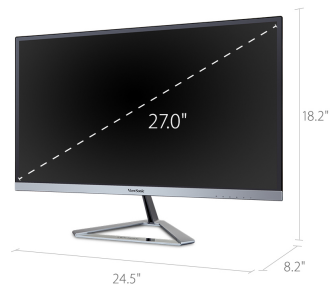

VX2776-SMHD-2 - 27" 1080P THIN-BEZEL IPS MONITOR WITH FREESYNC, HDMI, DISPLAYPORT, AND VGA

## Key Features

---

27"  
**DISPLAY**

IPS  
**PANEL**

Up to 1920x1080 non-interlaced  
**RESOLUTION**

27" Full HD (1920 x 1080) SuperClear IPS panel  
with frameless design

## Product Description

---

The ViewSonic® VX2776-smhd is a sleek 27" Full HD monitor with a modern and minimalist style perfect for home use. With SuperClear® IPS Panel technology, this monitor offers best-in-class screen performance with ultra-wide viewing angles. A premium ID includes an ultra-slim profile, unique desktop stand, and a sleek edge-to-edge frameless design, that when combined with vivid 1920x1080 resolution and dual speakers, deliver an immersive viewing experience for home entertainment and multimedia applications. HDMI, DisplayPort, and VGA inputs offer flexible connectivity options for both computing and gaming environments, while ViewSonic's exclusive ViewMode™ feature provides intuitive presets for optimized screen performance in different applications. In addition, Flicker-Free technology and a Blue Light Filter help to minimize eye strain from extended viewing periods. With ViewSonic's industry-leading 3-year limited warranty, this monitor is a solid long-term investment that combines style and high performance for the home.