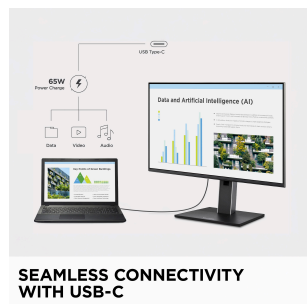

Physical Controls	Joystick key: Up, Right, Down, Left, Center; Power
On Screen Display	Input Select, Audio Adjust, ViewMode, Color Adjust, Manual Image Adjust, Setup Menu
Temperature	32-104° F (0 - 40° C)
Humidity (non-condensing)	20-90%
VESA Compatible	100 x 100 mm
Height Adjust	150 mm / 5.9 in
Swivel	90°
Pivot (Right/Left)	90° / 90°
Tilt (Forward/Back)	5° / 30°
Regulations	cTUVus, FCC-B, ICES003, Energy Star 8.0, EPEAT Silver, CEC
Net (lbs)	13.6
Net Without Stand (lbs)	8.6
Gross (lbs)	18
Net (kg)	6.2
Net Without Stand (kg)	3.9
Gross (kg)	8.2
Packaging (in.)	23.6 x 16.1 x 5.6
Physical (in.)	21.21 x 15.84~19.89 x 8.08
Physical Without Stand (in.)	21.21 x 12.5 x 1.76
Packaging (mm)	600.0 x 410.0 x 143.0
Physical (mm)	538.8 x 402.32~505.22 x 205.27
Physical Without Stand (mm)	538.8 x 317.51 x 44.75
Package Contents	VG2452 x1, 3-pin Plug (IEC C13 / CEE22) x1, DisplayPort Cable (v1.2; Male-Male) x1, USB Type-C Gen2 Cable (Male-Male; with Type-A adapter) x1, Quick Start Guide x1,
Recycle/Disposal	Please dispose of in accordance with local, state or federal laws.
Warranty	Three-year limited warranty on parts, labor and backlight

UPC: 766907031751

Contact Sales
[ViewSonic.com](https://www.viewsonic.com)

888.881.8781
email:
salesinfo@viewsonic.com