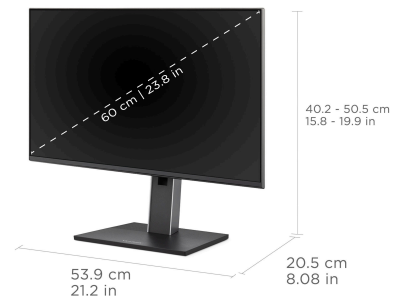

### Key Features

- Versatile Monitor: 24 Inch Full HD (1920x1080p) IPS monitor with thin bezels and 100Hz refresh rate
- Less Cable Clutter: USB-C connectivity for fast data, audio and video transfer, and 65W charging over one cable
- Ergonomic Stand: Advanced ergonomics (tilt, swivel, rotate and height adjustment) for all-day comfort
- Enhanced Viewing Comfort: Flicker-Free technology and Blue Light Filter for reduced eye fatigue
- Versatile Stand: Easy-to-install quick release stand with carrying handle and client mount
- Eco Friendly: 100% recyclable, FSC-certified eco-friendly packaging
- Flexible Connectivity: The VG2452 supports laptops, PCs, Macs and more with USB-C, HDMI, DisplayPort, VGA and USB inputs
- Optimized Pairing: Pair with a ViewSonic VG58 monitor to build the ultimate workstation

24"  
**DISPLAY**

IPS  
**PANEL**

1920x1080  
**RESOLUTION**

**FULL HD (1920X1080)  
RESOLUTION**