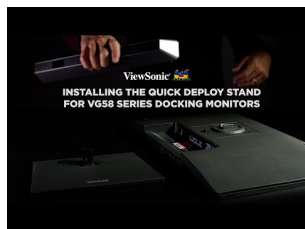

Physical Controls	Joystick key: Up, Right, Down, Left, Center; Power
On Screen Display	Input Select, Audio Adjust, ViewMode, Color Adjust, Manual Image Adjust, Setup Menu
Temperature	32-104° F (0 - 40° C)
Humidity (non-condensing)	20-90%
VESA Compatible	100 x 100 mm
Frequency Horizontal	30 ~ 151 KHz
Frequency Vertical	50 ~ 100 Hz
Height Adjust	150 mm / 5.9 in
Swivel	90°
Pivot (Right/Left)	90° / 90°
Tilt (Forward/Back)	5° / 30°
Regulations	cTUVus, FCC-B, ICES003, Energy Star, EPEAT, CEC
Net (lbs)	16.4
Net Without Stand (lbs)	11
Gross (lbs)	22.4
Net (kg)	7.4
Net Without Stand (kg)	5
Gross (kg)	10.2
Packaging (in.)	27.6W x 16.7H x 6.5D
Physical (in.)	24.12 W x 15.84 ~ 20.69H x 8.6D
Physical Without Stand (in.)	24.12 W x 14.16H x 1.76D
Packaging (mm)	702W x 425H x 166D
Physical (mm)	612.6W x 402.32~525.64H x 218.47D
Physical Without Stand (mm)	612.6 W x 359.77H x 44.75D
Package Contents	LCD Display, Power Cable, DisplayPort Cable, USB Type-C Cable (with USB Type A adaptor), Quick Start Guide
Recycle/Disposal	Please dispose of in accordance with local, state or federal laws.
Warranty	Three-year limited warranty on parts, labor and backlight

UPC: 766907027952

Contact Sales
ViewSonic.com

888.881.8781
email: salesinfo@viewsonic.com