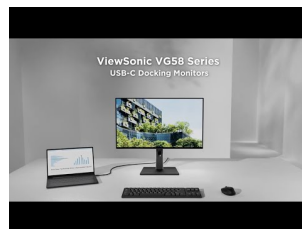

Physical Controls	Joystick key: Up, Right, Down, Left, Center; Power
On Screen Display	Input Select, Audio Adjust, ViewMode, Color Adjust, Manual Image Adjust, Setup Menu
Temperature	32-104° F (0 - 40° C)
Humidity (non-condensing)	20-90%
VESA Compatible	100 x 100 mm
Frequency Horizontal	30 ~ 151 KHz
Frequency Vertical	50 ~ 100 Hz
Height Adjust	150 mm / 5.9 in
Swivel	90°
Pivot (Right/Left)	90° / 90°
Tilt (Forward/Back)	5° / 30°
Regulations	cTUVus, FCC-B, ICES003, Energy Star, EPEAT, CEC
Net (lbs)	16.4
Net Without Stand (lbs)	11
Gross (lbs)	22.4
Net (kg)	7.4
Net Without Stand (kg)	5
Gross (kg)	10.2
Packaging (in.)	27.6W x 16.7H x 6.5D
Physical (in.)	24.12 W x 15.84 ~ 20.69H x 8.6D
Physical Without Stand (in.)	24.12 W x 14.16H x 1.76D
Packaging (mm)	702W x 425H x 166D
Physical (mm)	612.6W x 402.32~525.64H x 218.47D
Physical Without Stand (mm)	612.6 W x 359.77H x 44.75D
Package Contents	LCD Display, Power Cable, DisplayPort Cable, USB Type-C Cable (with USB Type A adaptor), Quick Start Guide
Recycle/Disposal	Please dispose of in accordance with local, state or federal laws.
Warranty	Three-year limited warranty on parts, labor and backlight

UPC: 766907027952

Contact Sales
ViewSonic.com

888.881.8781
email: salesinfo@viewsonic.com