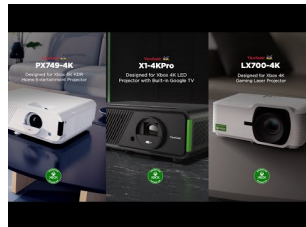

Temperature	32-104° F (0 - 40° C)
Kensington Lock Slot	1
Net (lbs)	6.6
Gross (lbs)	8.6
Net (kg)	3.0
Gross (kg)	3.9
Packaging (in.)	19.3 x 14.8 x 12.3
Physical (in.)	14.0 x 9.6 x 4.8
Packaging (mm)	415.0 x 168.0 x 297.0
Physical (mm)	312.0 x 222.0 x 108.0
Regulations	cTUVus
Package Contents	PX749-4K projector, power cable, remote control, Quick Start Guide
Warranty	Three-year limited warranty on parts and labor
Recycle/Disposal	Please dispose of in accordance with local, state or federal laws.

UPC: 766907020076

Contact Sales
[ViewSonic.com](https://www.viewsonic.com)

888.881.8781
email:
salesinfo@viewsonic.com