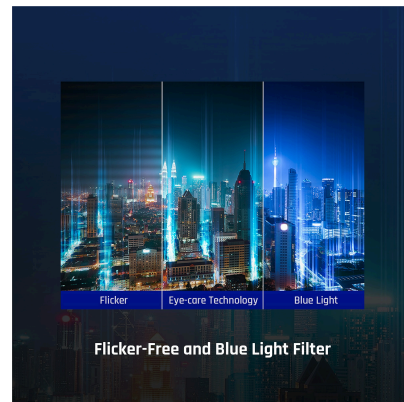

VIEWSONIC 27" 1080P 1MS 120HZ IPS MONITOR WITH HDMI, DP, AND VGA | VX2770-MHD

Key Features

- See The Difference: 27 Inch Full HD (1920x1080p) IPS gaming monitor with thin bezels
- Game On: 120Hz refresh rate and 1ms (MPRT) response time for fast gaming
- Ultra-Smooth Gaming: FreeSync technology enables fluid and tear-free gameplay
- Enhanced Viewing Comfort: Flicker-Free technology and Blue Light Filter for reduced eye fatigue
- Optimized Settings: An arsenal of pre-set customizable visual modes for any situation
- Flexible Connectivity: The VX2770-MHD supports laptops, PCs, and Macs with HDMI, DisplayPort, and VGA inputs

27"
DISPLAY

IPS
PANEL

1920 x 1080
RESOLUTION

Product Description

The ViewSonic® VX2770-MHD 27" Full HD monitor is designed for top-tier gaming and entertainment. Variable refresh rate technology minimizes screen tearing and stuttering, delivering smooth, uninterrupted gameplay during fast-paced scenes. With a 120 Hz refresh rate* and 1 ms (MPRT) response time, you'll enjoy crisp visuals without motion blur or ghosting. Activate Game Mode with a hot key to optimize performance for FPS, RTS, or MOBA titles. The black stabilization feature reveals enemies in dark environments while preserving vivid color and strong contrast for a more immersive experience. With DisplayPort, HDMI, and VGA inputs, it's easy to connect your graphics card or gaming console. Upgrade your setup with the VX2770-MHD and take your gameplay and streaming to the next level.