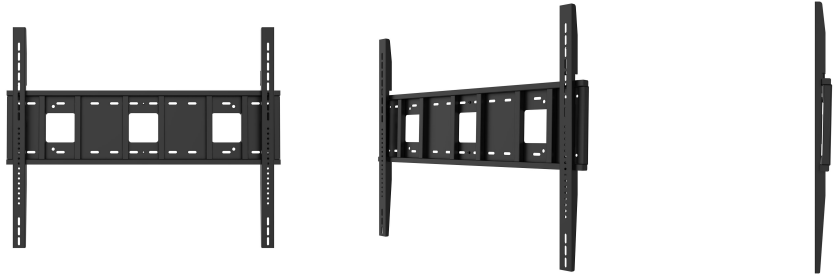

Package Contents

VB-WMK-004 x 1, 110" Vertical beam x 2, 110" Cross beam x 1, M8x20mm P head flat tail screw x 6, M5x130mm crossed screw x 2, M4x10mm round head flat tail screw x 2, 80mm Expansion screw x 8, Installation Guide x 1

UPC: 766907026870

Contact Sales

ViewSonic.com

888.881.8781

email:

salesinfo@viewsonic.com