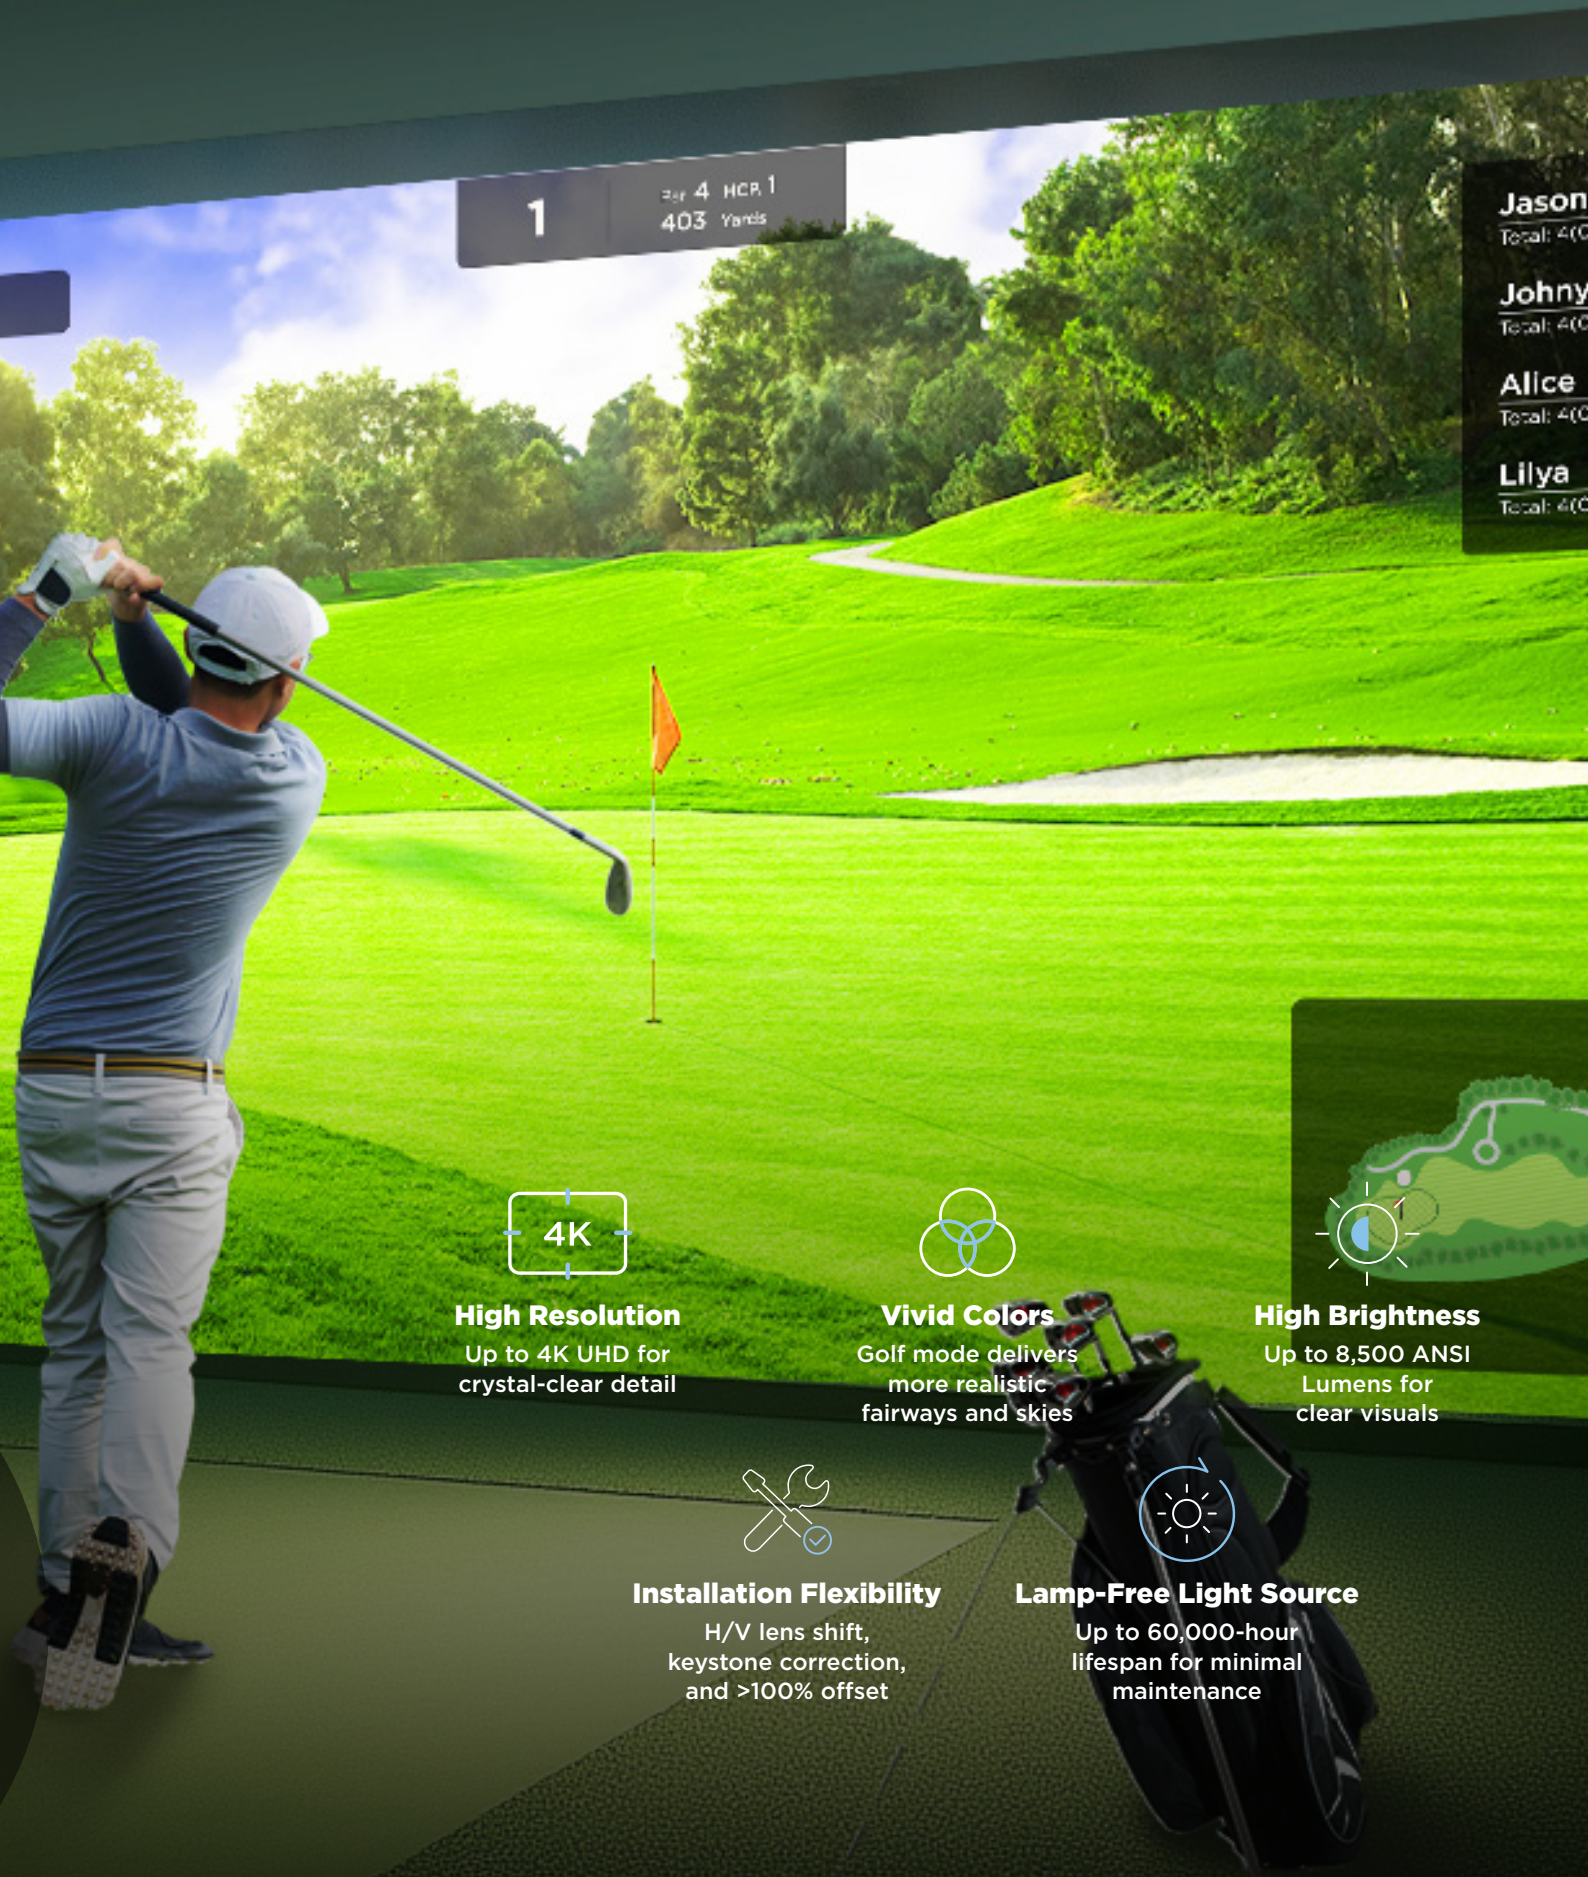

ViewSonic® 

Golf Beyond Boundaries

**Vivid Golf Simulation with
ViewSonic's High-brightness Projectors**

Bring Your Golf Simulation to Life with ViewSonic's High-brightness Projectors

In the world of golf simulation, the right equipment is key to a perfect swing. ViewSonic delivers a comprehensive range of golf simulator projectors, meticulously designed to provide an immersive, true-to-life experience. Whether you are looking for entry-level or advanced models, our projectors offer exceptional image quality, easy installation, and hassle-free maintenance—ideal for both golf enthusiasts and business owners.

High Resolution
Up to 4K UHD for
crystal-clear detail

Vivid Colors
Golf mode delivers
more realistic
fairways and skies

High Brightness
Up to 8,500 ANSI
Lumens for
clear visuals

Installation Flexibility
H/V lens shift,
keystone correction,
and >100% offset

Lamp-Free Light Source
Up to 60,000-hour
lifespan for minimal
maintenance

Experience True-to-Life Golf with Immersive Projection

Precision and Clarity in Every Swing

ViewSonic's range of high-resolution projectors elevates golf simulation to the next level. From the compact efficiency of XGA for tighter spaces to the crisp, clear imagery of 1080p Full HD, and the stunning, lifelike detail of 4K UHD, our projectors seamlessly adapt to your unique setup. No matter the challenge—whether it's a sunny fairway or a tricky bunker—these projectors capture every detail with precision.