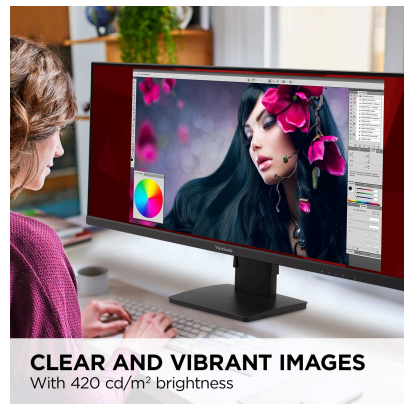

VA3456-MHDJ - 34" 1440P ULTRAWIDE 21:9 ERGONOMIC IPS MONITOR WITH FREESYNC, HDMI AND DP

Key Features

- 34 Inch ultrawide 21:9 WQHD (3440x1440p) IPS monitor with thin bezels and 75Hz refresh rate
- Advanced ergonomics (tilt, swivel and height) for all-day comfort
- Flicker-Free technology and Blue Light Filter for reduced eye fatigue
- FreeSync technology enables smooth frame rates to aid you in battle
- HDR10 content support displays videos as they are intended to be seen
- The VA3456-MHDJ supports laptops, PCs, Macs and more with dual HDMI and a DisplayPort input

34"
DISPLAY

IPS
PANEL

3440x1440@60Hz
RESOLUTION

Product Description

Featuring an ultra-wide 34" screen, the ViewSonic® VA3456-MHDJ monitor is ideal for both office use and home entertainment. With WQHD 3440 x 1440 resolution, the VA3456-MHDJ delivers 2.4 times more pixels than standard Full HD monitors, giving users more detail for work or play. A 21:9 aspect ratio and a frameless design provide extra screen real estate so users can display more content, switch between applications more quickly, view documents side by side, and view multiple windows at once. With an incredible 400 cd/m² brightness, users can expect clear documents and vibrant images no matter the environment or ambient lighting conditions. Dual HDMI and a DisplayPort input ensures crisp digital quality and flexibility to connect multiple computers, gaming consoles or any other digital device to this productivity-boosting, multimedia monitor.