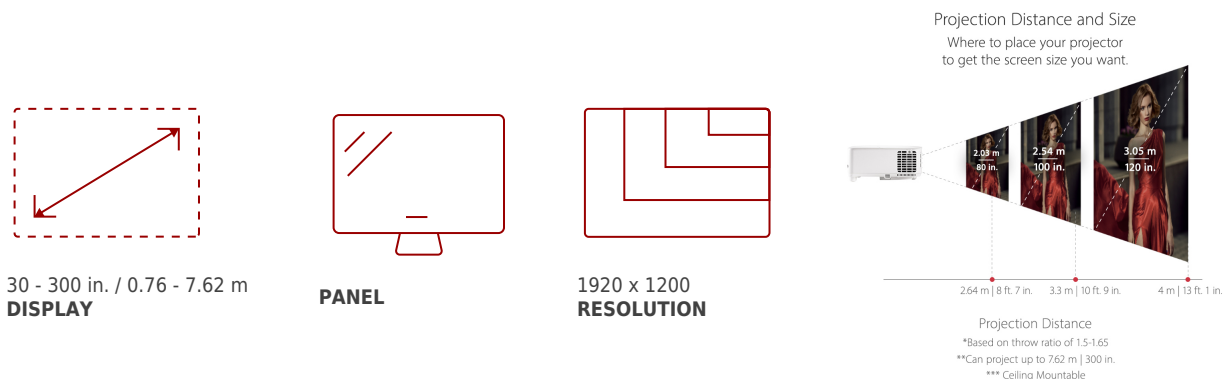

PX701HD - 1080P HOME THEATER PROJECTOR WITH 3500 LUMENS AND POWERED USB

Key Features

- Bright Images in Any Environment
- Long Lamp Life
- Vertical Lens Shift
- Cloud-based Color Profile Exchange
- SuperColor: Amazing Color Accuracy

Product Description

Ideal for both home entertainment and office use, the ViewSonic® PX701HD delivers stunning Full HD images for versatile projection. With 3,500 ANSI lumens, this high-brightness projector delivers clear pictures even in brightly lit rooms. What's more, an energy-saving SuperEco™ feature reduces power consumption and extends the lamp life by up to 20,000 hours,* effectively reducing lamp replacement and maintenance costs. A cloud-based vColorTuner™ feature allows users to customize and save color profiles, while exclusive SuperColor™ technology offers a wide color gamut for beautiful image production in nearly any environment. Dual HDMI inputs and USB power supply delivers flexible connectivity options for gaming, movies, wireless dongles, and more.

Specifications