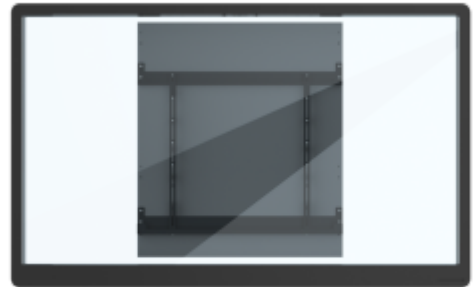

## VB-BLW-006 LIFT-ASSIST WALL MOUNT

## Key Features

---

- Supports displays between 207.2 and 372.6 lbs for versatile use
- VESA-compatible design supports 200×200 to 1200×800 mm
- Spring-tension height adjustment with 25.60" of travel for comfortable viewing

## Product Description

---

BalanceBox 650-180 Wall Mount with capacity of 207.2-372.6lbs (650-180+ VESA). Whiteboard Surface Wings Compatible, Balancebox p/n: 484A09+481A70, 25.60" height adjustable distance, Black