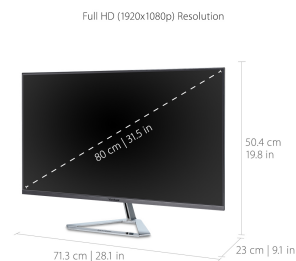

Physical Controls	1,2,3,4,5,6 (power)
On Screen Display	Auto Image Adjust, Contrast/Brightness, Input Select, Audio Adjust, Color Adjust, Information, Manual Image Adjust, Advanced Image Adjust, Setup Menu, Memory Recall (See user guide for complete OSD functionality)
Temperature	32-104° F (0 - 40° C)
Humidity (non-condensing)	5-90%
VESA Compatible	100 x 100 mm
Frequency Horizontal	24 ~ 83KHz
Frequency Vertical	50 ~ 75Hz
Digital Sync	TMDS
Tilt (Forward/Back)	4° / 15°
Regulations	cTUVus, FCC-B with ICES003, MX-CoC, Mexico Energy
Net (lbs)	13.6
Net Without Stand (lbs)	12.3
Gross (lbs)	18.1
Net (kg)	6.2
Net Without Stand (kg)	5.6
Gross (kg)	8.2
Packaging (in.)	30.9 x 19.6 x 4.4
Physical (in.)	28.1 x 19.8 x 9.1
Physical Without Stand (in.)	28.1 x 16.4 x 1.5
Packaging (mm)	785.0 x 498.0 x 112.0
Physical (mm)	712.9 x 503.9 x 230.0
Physical Without Stand (mm)	712.9 x 416.4 x 38.2
Package Contents	VX3276-mhd Display, Power Cable, HDMI Cable, Quick Start Guide
Recycle/Disposal	Please dispose of in accordance with local, state or federal laws.
Warranty	Three-year limited warranty on parts, labor and backlight

UPC: 766907953718

Contact Sales
ViewSonic.com
888.881.8781
email: salesinfo@viewsonic.com