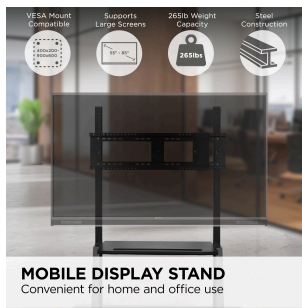

Gross (kg)	43.5
Warranty	One-year limited warranty
Regulations	UL1678, ADA Compliant
Package Contents	VB-STND-001, Quick Start Guide, Hardware Kit
Orientation	Landscape
Typical Screen Sizes (in.)	55"-86"
Swivel	360°
Height Adjust	45.37" (55") / 32.95" (98")
Tilt (Forward/Back)	Fixed

UPC: 766907947618

Contact Sales
ViewSonic.com
888.881.8781
email:
salesinfo@viewsonic.com