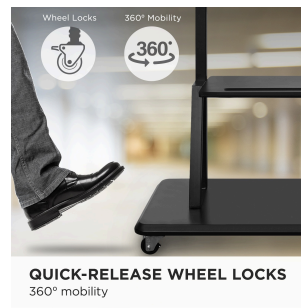

Gross (kg)	43.5
Warranty	One-year limited warranty
Regulations	UL1678, ADA Compliant
Package Contents	VB-STND-001, Quick Start Guide, Hardware Kit
Orientation	Landscape
Typical Screen Sizes (in.)	55"-86"
Swivel	360°
Height Adjust	45.37" (55") / 32.95" (98")
Tilt (Forward/Back)	Fixed

UPC: 766907947618

Contact Sales
ViewSonic.com
888.881.8781
email:
salesinfo@viewsonic.com