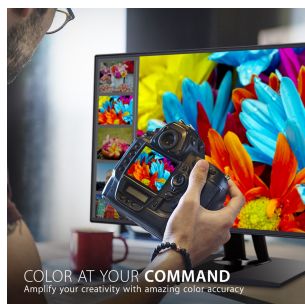

Temperature	32-104° F (0 - 40° C)
Humidity (non-condensing)	20-90%
VESA Compatible	100 x 100 mm
Frequency Horizontal	15~90kHz
Frequency Vertical	24~75Hz
Analog Sync	Separate Sync
Height Adjust	130 mm / 5.1 in
Swivel	120°
Pivot (Right/Left)	90° / 90°
Tilt (Forward/Back)	5° / 21°
Regulations	CB, CE, WEEE, RoHS Green, ErP, REACH, UL, FCC-B, Mexico CoC, EPEAT, ENERGY STAR, Mexico Energy
Net (lbs)	12.5
Net Without Stand (lbs)	7.0
Gross (lbs)	17.1
Net (kg)	5.7
Net Without Stand (kg)	3.2
Gross (kg)	7.75
Packaging (in.)	25.6 x 16.2 x 10.6
Physical (in.)	21.2 x 20.5 x 8.5
Physical Without Stand (in.)	21.2 x 12.2 x 1.9
Packaging (mm)	650 x 412 x 270
Physical (mm)	538.7 x 519.5 x 215
Physical Without Stand (mm)	538.7 x 310.5 x 48.1
Package Contents	VP2468 monitor, Power cable, Mini DisplayPort to DisplayPort cable, USB 3.0 Cable, Quick Start Guide, ViewSonic Wizard CD
Recycle/Disposal	Please dispose of in accordance with local, state or federal laws.

UPC: 766907844818

Contact Sales
ViewSonic.com

888.881.8781
email:
salesinfo@viewsonic.com