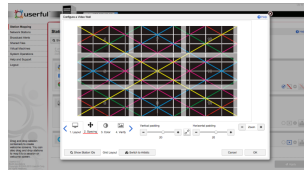

Net (kg)	100g
Gross (kg)	250g
Net (lbs)	0.22
Gross (lbs)	0.55
Recycle/Disposal	Please dispose of in accordance with local, state or federal laws.
Regulations	CE, CD LVD/ FCC class B
Package Contents	Power adapter x 1, miniHDMI to HDMI adapter cable x 1, USB-A to DC power adapter x 1, Starting guide x 1
Warranty	One-year limited warranty on parts and labor
Mini HDMI	1
USB 2.0	4
3.5mm Audio Out	1
3.5mm Audio In	1
Ethernet LAN (RJ45)	1
VGA	1
Kensington Lock Slot	1
Voltage	AC 100-240V
Consumption (typical)	2.4W
Temperature	41-113° F (5 - 45° C)
Humidity (non-condensing)	10-93%

UPC: 766907819618

Contact Sales
ViewSonic.com
888.881.8781
email:
salesinfo@viewsonic.com