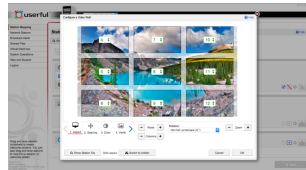

Net (kg)	100g
Gross (kg)	250g
Net (lbs)	0.22
Gross (lbs)	0.55
Recycle/Disposal	Please dispose of in accordance with local, state or federal laws.
Regulations	CE, CD LVD/ FCC class B
Package Contents	Power adapter x 1, miniHDMI to HDMI adapter cable x 1, USB-A to DC power adapter x 1, Starting guide x 1
Warranty	One-year limited warranty on parts and labor
Mini HDMI	1
USB 2.0	4
3.5mm Audio Out	1
3.5mm Audio In	1
Ethernet LAN (RJ45)	1
VGA	1
Kensington Lock Slot	1
Voltage	AC 100-240V
Consumption (typical)	2.4W
Temperature	41-113° F (5 - 45° C)
Humidity (non-condensing)	10-93%

UPC: 766907819618

Contact Sales
ViewSonic.com
888.881.8781
email:
salesinfo@viewsonic.com