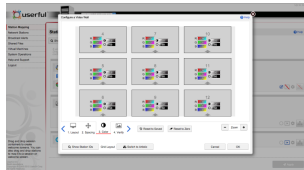

Net (kg)	100g
Gross (kg)	250g
Net (lbs)	0.22
Gross (lbs)	0.55
Recycle/Disposal	Please dispose of in accordance with local, state or federal laws.
Regulations	CE, CD LVD/ FCC class B
Package Contents	Power adapter x 1, miniHDMI to HDMI adapter cable x 1, USB-A to DC power adapter x 1, Starting guide x 1
Warranty	One-year limited warranty on parts and labor
Mini HDMI	1
USB 2.0	4
3.5mm Audio Out	1
3.5mm Audio In	1
Ethernet LAN (RJ45)	1
VGA	1
Kensington Lock Slot	1
Voltage	AC 100-240V
Consumption (typical)	2.4W
Temperature	41-113° F (5 - 45° C)
Humidity (non-condensing)	10-93%

UPC: 766907819618

Contact Sales
ViewSonic.com
888.881.8781
email:
salesinfo@viewsonic.com