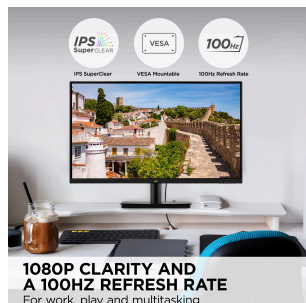

Physical Controls	Key 1 (favorite), Key 2, Key 3, Key 4, Key 5 (power)
On Screen Display	Input Select, Audio Adjust, ViewMode, Color Adjust, Manual Image Adjust, Setup Menu
Temperature	32-104° F (0 - 40° C)
Humidity (non-condensing)	20-90%
VESA Compatible	100 x 100 mm
Frequency Horizontal	VGA: 24 ~ 86 KHz / HDMI 1.4: 24 ~ 115 KHz
Frequency Vertical	VGA: 48 ~ 75 Hz / HDMI 1.4: 48 ~ 100 Hz
Tilt (Forward/Back)	5° / 20°
Regulations	cTUVus, FCC-B, ICES003, CEC, NRCAN, NOM, Mexico Energy
Net (lbs)	9.3
Net Without Stand (lbs)	7.9
Gross (lbs)	13
Net (kg)	4.2
Net Without Stand (kg)	3.6
Gross (kg)	5.9
Packaging (in.)	27.4 " (W) x 18.1 " (H) x 5.7 " (D)
Physical (in.)	24.2 " (W) x 18.1 " (H) x 8 " (D)
Physical Without Stand (in.)	24.2 " (W) x 14.3 " (H) x 1.8 " (D)
Packaging (mm)	695 mm (W) x 460 mm (H) x 145 mm (D)
Physical (mm)	615 mm (W) x 460 mm (H) x 203 mm (D)
Physical Without Stand (mm)	615 mm (W) x 364 mm (H) x 46 mm (D)
Package Contents	LCD Display, Power Cable, HDMI Cable, AC/DC Adapter, Quick Start Guide
Recycle/Disposal	Please dispose of in accordance with local, state or federal laws.
Warranty	*Refurbished. 30-day DOA policy for full refund, with a 90-day repair warranty on parts and labor.

UPC: 766907027082

Contact Sales
ViewSonic.com

888.881.8781
email:
salesinfo@viewsonic.com