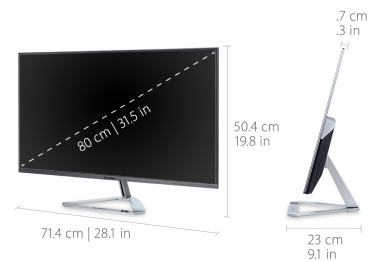

## Key Features

---

WQHD (2560x1440p) Resolution

32"  
DISPLAY

IPS  
PANEL

2560 x 1440  
RESOLUTION

## Specifications

---

<b>UPC</b>	766907001860
<b>Screen Size</b>	32"
<b>Viewable Area (in.)</b>	31.5
<b>Panel Type</b>	IPS
<b>Display Resolution</b>	2560 x 1440
<b>Display Resolution</b>	WQHD (2560x1440)
<b>Static Contrast Ratio</b>	1,200:1
<b>Dynamic Contrast Ratio</b>	80,000,000:1
<b>Light Source</b>	WLED
<b>Brightness</b>	250 cd/m2
<b>Colors</b>	1.07B
<b>Color Space Support</b>	10 Bit
<b>Aspect Ratio</b>	16:9
<b>Response Time (Typical GTG)</b>	8ms
<b>Response Time (GTG w/OD)</b>	4ms
<b>Viewing Angles</b>	178° horizontal, 178° vertical
<b>Backlight Life (Hours)</b>	30,000
<b>Panel Surface</b>	Anti-glare, Hard coating (3H)
<b>PC Resolution (max)</b>	2560 x 1440
<b>Mac® Resolution (max)</b>	2560 x 1440
<b>3.5mm Audio Out</b>	1
<b>HDMI 1.4 In</b>	2
<b>DisplayPort</b>	1
<b>Mini DisplayPort</b>	1
<b>Internal Speakers</b>	2W (x2)
<b>Eco Mode (Conserve)</b>	36W
<b>Eco Mode (optimized)</b>	41W
<b>Consumption (typical)</b>	43W
<b>Consumption (max)</b>	48W
<b>Voltage</b>	AC 100-240V (universal), 50-60Hz
<b>Stand-by</b>	0.5W
<b>Power Supply</b>	Internal
<b>Cable Organization</b>	No
<b>Kensington Lock Slot</b>	1
<b>Physical Controls</b>	1,2,3,4,5,6 (power)