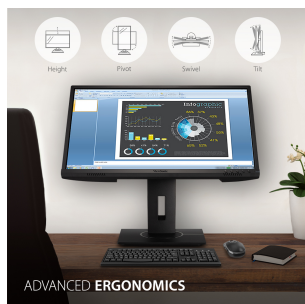

On Screen Display	Auto Image Adjust, Contrast/Brightness, Input Select, Audio Adjust, Color Adjust, Information, Manual Image Adjust, Advanced Image Adjust, Setup Menu, Memory Recall (See user guide for complete OSD functionality)
Temperature	32-104° F (0 - 40° C)
Humidity (non-condensing)	20-90%
VESA Compatible	100 x 100 mm
Frequency Horizontal	HDMI (v1.4): 15 ~ 90 KHz, DisplayPort: 15 ~ 90 KHz
Frequency Vertical	HDMI (v1.4): 49 ~ 75 Hz, DisplayPort: 49 ~ 75 Hz
Digital Sync	TMDS for HDMI (v1.4), PCI-E for DisplayPort
Height Adjust	130 mm / 5.1 in
Swivel	120°
Pivot (Right/Left)	90° / 90°
Tilt (Forward/Back)	5° / 40°
Regulations	cTUVus, FCC-B, ICES003, Energy Star, EPEAT, MX-CoC, Mexico Energy
Net (lbs)	12.9
Net Without Stand (lbs)	8.5
Gross (lbs)	18.7
Net (kg)	5.8
Net Without Stand (kg)	3.4
Gross (kg)	8.5
Packaging (in.)	24.0 x 15.9 x 8.3
Physical (in.)	21.6 x 15.1~20.2 x 8.1
Physical Without Stand (in.)	21.6 x 12.9 x 2.0
Packaging (mm)	609.0 x 405.0 x 210.0
Physical (mm)	549.0 x 384.0~513.0 x 206.0
Physical Without Stand (mm)	549.0 x 329.0 x 50.0
Package Contents	VG2440 Display, Power Cable, HDMI Cable, USB Type, B Uplink Cable, 3.5mm Audio Cable, Quick Start Guide
Recycle/Disposal	Please dispose of in accordance with local, state or federal laws.
Warranty	*Refurbished. 30-day DOA policy for full refund, with a 90-day repair warranty on parts and labor.

UPC: 766907014907

Contact Sales
ViewSonic.com
888.881.8781
email:
salesinfo@viewsonic.com