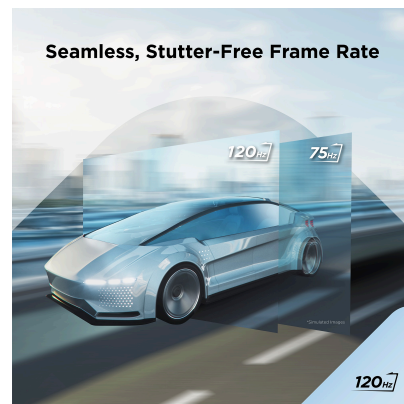

VIEWSONIC 24" 1080P 120 HZ MONITOR WITH VARIABLE REFRESH RATE, HDMI, VGA, AND USB-C | VA2448-MHU

Key Features

- **USB-C single-cable connectivity** delivers video, audio, data, and up to 15W of power
- **120 Hz refresh rate with IPS technology** delivers vibrant color and smooth performance
- **Frameless 24" IPS display** offers crisp visuals and wide viewing angles, ideal for seamless multi-monitor setups
- **HDMI and VGA inputs** provide versatile connectivity for multiple devices
- **Variable Refresh Rate technology** supports fluid, tear-free gameplay

24"
DISPLAY

IPS
PANEL

1920 x 1080
RESOLUTION

Product Description

The ViewSonic® VA2448-MHU makes it easy to shift between work, school, and play. A single USB-C cable helps reduce cable clutter and streamline your setup by combining video, audio, data, and up to 15W of power into one connection. Enjoy vibrant colors, crisp detail and wide viewing angles on a frameless 24" IPS screen. A minimalistic design, edge-to-edge screen, and frameless bezel make this an ideal monitor for nearly seamless multi-screen setups. Stay connected with HDMI and VGA ports, and enjoy the convenience of an included HDMI cable. When it's time to game, Variable Refresh Rate technology and a 120 hz refresh rate helps keep action smooth and immersive by syncing the monitor with your graphics card. A three-year warranty and an industry-leading pixel policy make the VA2448-MHU a smart, dependable, and budget-friendly choice.