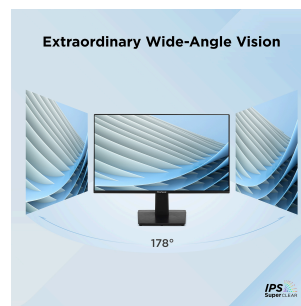

Power Supply	Internal
Cable Organization	No
Kensington Lock Slot	1
Physical Controls	U, R, D, L, EN (power)
On Screen Display	Input Select, Audio Adjust, ViewMode, Color Adjust, Manual Image Adjust, Setup Menu
Temperature	32-104° F (0 - 40° C)
Humidity (non-condensing)	20-90%
VESA Compatible	100 x 100 mm
Frequency Horizontal	HDMI 1.4 & USB-C = 30 ~ 135 KHz / VGA = 30 ~ 86 KHz
Frequency Vertical	HDMI 1.4 & USB-C = 48 ~ 120 Hz / VGA = 48 ~ 75 Hz
Tilt (Forward/Back)	3° / 20°
Regulations	cSGSus, FCC-B, ICES003, Energy Star 8.0, EPEAT Silver, CEC, NOM, Mexcio Energy
Net (lbs)	6.8
Net Without Stand (lbs)	6.2
Gross (lbs)	9.9
Net (kg)	3.1
Net Without Stand (kg)	2.8
Gross (kg)	4.5
Packaging (in.)	23.6" (W) x 16.5" (H) x 5.5" (D)
Physical (in.)	21.26" (W) x 16.95" (H) x 7.6" (D)
Physical Without Stand (in.)	21.26" (W) x 12.46" (H) x 1.81" (D)
Packaging (mm)	600mm (W) x 420mm (H) x 140mm (D)
Physical (mm)	540.13mm (W) x 430.59mm (H) x 192.92mm (D)
Physical Without Stand (mm)	540.13mm (W) x 316.37mm (H) x 46mm (D)
Package Contents	LCD Display, Power Cable, HDMI Cable, Quick Start Guide
Recycle/Disposal	Please dispose of in accordance with local, state or federal laws.
Warranty	Three-year limited warranty on parts, labor and backlight

UPC: 766907034158

Contact Sales
ViewSonic.com

888.881.8781
email:
salesinfo@viewsonic.com