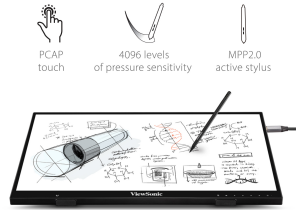

Packaging (mm)

605mm (W) x 125mm (H) x 405mm(D)

Physical (mm)

333 mm (W) x 43 mm (H) x 545 mm (D)

Package Contents

ID2456, Power cable (1.8m), Type-C cable (1.8m), HDMI cable (1.8m), USB cable (1.8m), MPP2.0 ACP, Pen tether, Pen tip, Quick Start Guide

Recycle/Disposal

Please dispose of in accordance with local, state or federal laws.

Warranty

Three-year limited warranty on parts, labor and backlight

UPC: 766907015065

EFFORTLESS PRECISION