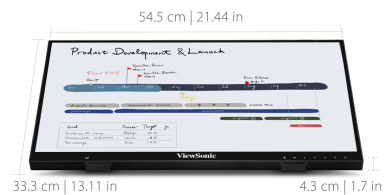

24"
DISPLAY

PANEL

RESOLUTION

FULL HD 1920x1080p RESOLUTION

Product Description

With responsive PCAP touch technology and an MPP2.0 active stylus, the ViewSonic® myPodium™ ID2456 interactive pen display delivers precise control for more productive workspaces and collaborative classrooms. With high-performance touchscreen, this 24" (23.8" viewable) Full HD display provides smooth and responsive touch and pen tracking, along with amazing screen performance, within a sleek and bezel-less design. USB 3.1 Type-C connectivity offers a single-cable plug-and-play solution for laptops and Chromebooks, while HDMI output enables easy screen mirroring or extended desktops ideal for office productivity and podium applications in classrooms. A magnetic stylus pen with 4096 pressure sensitivity and +/- 50-degree tilt lets you write or draw on screen with precision, and easily attaches to the display bezel for secure storage. So whether used on its own on office desktops, as a collaboration station in corporate huddle spaces, or as a front-of-classroom interactive teaching hub, the myPodium™ ID2456 helps to boost efficiency and productivity.