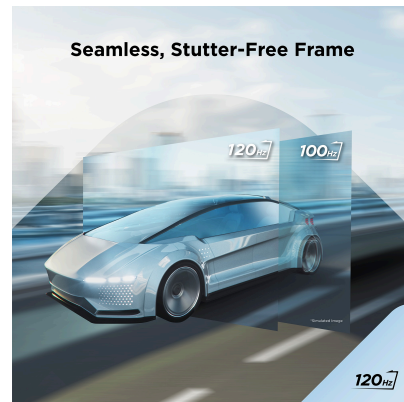

VIEWSONIC 24" 1080P ERGONOMIC 120HZ MONITOR WITH VARIABLE REFRESH RATE, HDMI AND VGA | VA2448-MHJ

Key Features

- Versatile Monitor: 24-Inch Full HD (1920x1080p) LED IPS monitor with frameless design and 120Hz refresh rate
- Ergonomic Stand: Advanced ergonomics with tilt, swivel, rotate, and height adjustment for all-day comfort
- Variable Refresh Rate: Enjoy smoother visuals and reduced screen tearing for everyday tasks and multimedia use
- Enhanced Viewing Comfort: Flicker-Free technology and Blue Light Filter for reduced eye fatigue
- Optimized View Settings: Offers "Game," "Movie," "Web," "Text," and "Mono" presets
- Edge-To-Edge Clarity: Frameless design for immersive viewing
- Flexible Connectivity: The VA2448-MHJ supports laptops, PCs, Macs and more with HDMI and VGA inputs

24"
DISPLAY

IPS
PANEL

1920 x 1080
RESOLUTION

Product Description

With advanced ergonomics, flexible connectivity, and amazing screen performance, the ViewSonic® VA2448-MHJ delivers solid multimedia features and a sleek design at a great value. With enhanced ergonomic features like swivel, pivot, tilt, and height adjustments, this monitor is made to keep you comfortable and productive. Featuring frameless IPS panel technology, the VA2448-MHJ delivers stunning brightness and contrast at nearly any viewing angle. A minimalistic design, edge-to-edge screen, and frameless design make this an ideal monitor for nearly seamless multi-screen setups. Whether for working at the office, or enjoying entertainment at home, the VA2448-MHJ features an HDMI port and an included HDMI cable for flexible connectivity to PCs, laptops and gaming consoles. A three-year limited warranty, along with one of the industry's best pixel performance policies, makes the VA2448-MHJ a great overall value choice.