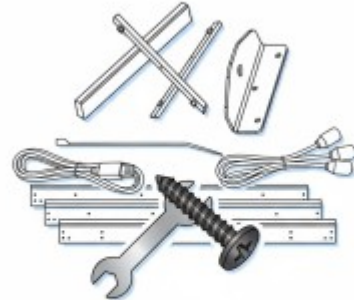

SEPARATE INSTALLATION ACCESSORY KIT FOR LDP136-071C, LDP163-091C, AND LDP217-121C DIRECT VIEW LED DISPLAYS

Key Features

- Includes all hardware needed to install the LDP control bar up to 32.8ft away from the LDP136-071C, LDP163-091C, and LDP217-121C Direct View LED Displays.
- Includes additional trim kit hardware for a seamless LDP detached control bar installation.

**Installation
Hardware Kit**

Product Description

The LD-MISC-010 Separate Installation Accessory Kit enables users to install the LDP control bar up to 32.8 ft away from their LDP136-071C, LDP163-091C, and LDP217-121C All-in-One Direct View LED Displays.