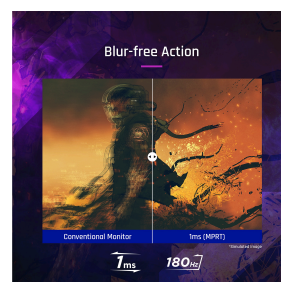

Cable Organization	No
Kensington Lock Slot	1
Physical Controls	Up, Right, Down, Left, Power
On Screen Display	Input Select, Audio Adjust, ViewMode, Color Adjust, Manual Image Adjust, Setup Menu
Temperature	32-104° F (0 - 40° C)
Humidity (non-condensing)	20-90%
VESA Compatible	100 x 100 mm
Frequency Horizontal	HDMI: 30 ~ 170 KHz, DisplayPort: 30 ~ 250 KHz
Frequency Vertical	HDMI: 48 ~ 100 Hz, DisplayPort: 48 ~ 180 Hz
Height Adjust	120 mm / 4.7 in
Swivel	60°
Tilt (Forward/Back)	5° / 25°
Regulations	cTUVus, FCC-B, ICES003, CEC, NOM, Mexico Energy
Net (lbs)	26.7
Net Without Stand (lbs)	12.4
Gross (lbs)	32.0
Net (kg)	12.1
Net Without Stand (kg)	5.6
Gross (kg)	14.5
Packaging (in.)	39.0 x 18.6 x 6.7
Physical (in.)	31.81 x 16.19~20.92 x 11.39
Physical Without Stand (in.)	31.81 x 14.33 x 4.6
Packaging (mm)	990.0 x 472.0 x 170.0
Physical (mm)	808.0 x 411.41~531.41 x 289.42
Physical Without Stand (mm)	808.0 x 363.92 x 116.93
Package Contents	VX3418C-2K Display, Power Cable, DisplayPort Cable, Quick Start Guide
Recycle/Disposal	Please dispose of in accordance with local, state or federal laws.
Warranty	Three-year limited warranty on parts, labor and backlight

UPC: 766907033632

Contact Sales

ViewSonic.com

888.881.8781

email: salesinfo@viewsonic.com