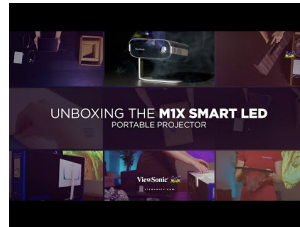

Net (lbs)	1.7
Gross (lbs)	4.1
Net (kg)	0.8
Gross (kg)	1.87
Packaging (in.)	8.7x7.4x4.9
Physical (in.)	6.5x5.4x2.1
Packaging (mm)	220x190x125mm
Physical (mm)	166x138x54mm
Regulations	cTUVus
Package Contents	Projector, power cable, remote control, Quick Start Guide
Warranty	*Refurbished. 30-day DOA policy for full refund, with a 90-day repair warranty on parts and labor.
Recycle/Disposal	Please dispose of in accordance with local, state or federal laws.
Battery Chemistry	Lithium-ion
Portability	Portable

UPC: 766907031195

Contact Sales
ViewSonic.com
888.881.8781
email:
salesinfo@viewsonic.com