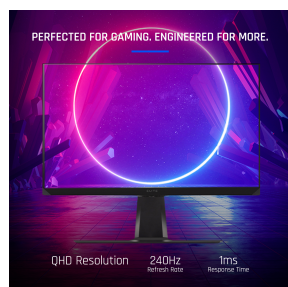

Cable Organization	No
Kensington Lock Slot	1
Physical Controls	Joystick key: Up, Right, Down, Left, Center; Quick Access; Power
On Screen Display	Game Modes, Display, NVIDIA Reflex, Input Select, Audio Adjust, Setup Menu
Temperature	32-104° F (0 - 40° C)
Humidity (non-condensing)	20-90%
Frequency Horizontal	HDMI (v2.0): 30 ~ 230 KHz, DisplayPort: 30 ~ 250 KHz
Frequency Vertical	HDMI (v2.0): 48 ~ 144 KHz, DisplayPort: 48 ~ 240 Hz
Height Adjust	120 mm / 4.7 in
Swivel	60°
Pivot (Right/Left)	90° / 90°
Tilt (Forward/Back)	5° / 20°
Regulations	cTUVus, FCC-B, ICES003, CEC, NRCAN, NOM, Mexico Energy, CE, CE EMC, CB, RoHS, ErP, REACH, WEEE, EAC, UkrSEPRO, BSMI, CCC, China RoHS, China Energy Label
Net (lbs)	16.8
Net Without Stand (lbs)	10.1
Gross (lbs)	26.3
Net (kg)	7.6
Net Without Stand (kg)	4.6
Gross (kg)	12.0
Packaging (in.)	28.6 x 20.0 x 11.0
Physical (in.)	24.2 x 18.06~22.5 x 10.4
Physical Without Stand (in.)	24.2 x 14.6 x 2.7
Packaging (mm)	726.0 x 507.0 x 280.0
Physical (mm)	614.0 x 458.7~571.6 x 265.0
Physical Without Stand (mm)	614.0 x 370.0 x 69.0
Package Contents	XG271QG x1, 3-pin Mickey Mouse Plug (IEC C5) x1, DisplayPort Cable (v1.2; Male-Male) x1, USB A/B Cable (v3.2; Male-Male) x1, AC/DC Adapter x1, Quick Start Guide x1
Recycle/Disposal	Please dispose of in accordance with local, state or federal laws.

UPC: 766907010923

Contact Sales
[ViewSonic.com](https://www.viewsonic.com)

888.881.8781
email: salesinfo@viewsonic.com