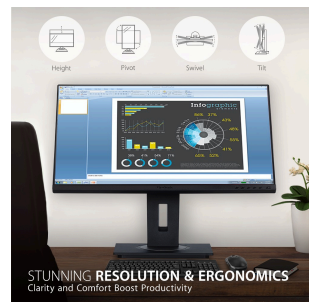

Physical Controls	Key 1 (eye), Key 2, Key 3, Key 4, Key 5, Key 6 (power)
On Screen Display	Input Select, Audio Adjust, ViewMode, Color Adjust, Manual Image Adjust, Setup Menu
Temperature	32-104° F (0 - 40° C)
Humidity (non-condensing)	20-90%
Frequency Horizontal	HDMI (v1.4): 24 ~ 82KHz, DisplayPort: 15 ~ 82KHz
Frequency Vertical	HDMI (v1.4): 50 ~ 75KHz, DisplayPort: 50 ~ 75KHz
Height Adjust	130 mm / 5.1 in
Swivel	120°
Pivot (Right/Left)	90° / 90°
Tilt (Forward/Back)	5° / 40°
Regulations	cTUVus, FCC-B, ICES003, Energy Star 8.0, EPEAT Silver, CEC, NOM, Mexico Energy
Net (lbs)	16.2
Net Without Stand (lbs)	10.9
Gross (lbs)	23.1
Net (kg)	7.3
Net Without Stand (kg)	4.9
Gross (kg)	10.5
Packaging (in.)	27.2 x 16.9 x 8.6
Physical (in.)	24.1 x 15.79~21.07 x 8.0
Physical Without Stand (in.)	24.1 x 14.6 x 2.0
Packaging (mm)	692.0 x 430.0 x 218.0
Physical (mm)	612.0 x 401.2~533.2 x 202.0
Physical Without Stand (mm)	612.0 x 362.0 x 52.0
Package Contents	VG2748a Display, Power Cable, DisplayPort Cable, USB A/B Cable, Quick Start Guide
Recycle/Disposal	Please dispose of in accordance with local, state or federal laws.
Warranty	Three-year limited warranty on parts, labor and backlight

UPC: 766907014709

Contact Sales
ViewSonic.com
888.881.8781
email:
salesinfo@viewsonic.com