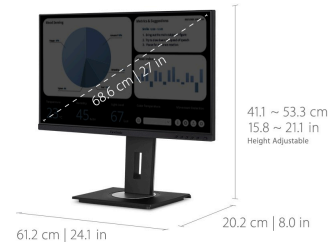

27"  
**DISPLAY**

IPS  
**PANEL**

1920 x 1080  
**RESOLUTION**

Full HD (1920x1080p) Resolution

## Product Description

---

Designed for the modern day office, the ViewSonic® VG2748a monitor delivers an efficient end-to-end enterprise experience. Featuring SuperClear® IPS panel technology and 1080p resolution, this 27" monitor delivers crisp and clear images from nearly any viewing angle. The 3-sided thin bezel design provides a seamless viewing experience for multi-monitor setups. For enhanced productivity, an advanced ergonomic design offers a wide range of customizable adjustments for maximum comfort including pivot, swivel, height adjustment, and tilt. With the ability to tilt an impressive 40-degrees, the VG2748a is ideal for users who prefer to work while standing up, as well as for those who like to use their screen for group discussions. Versatile connectivity options include HDMI, DisplayPort, VGA, and USB. This monitor is also shipped in eco-friendly biodegradable packaging, along with an easy-to-install quick release stand that makes for simple out-of-the box setup. The quick release stand also includes an integrated client mount and cable management features, making this monitor perfect for deployment in cloud-based environments.