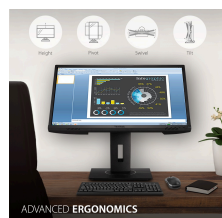

Kensington Lock Slot	1
Physical Controls	1,2,3,4,5,6 (Power)
On Screen Display	Auto Image Adjust, Contrast/Brightness, Input Select, Audio Adjust, Color Adjust, Information, Manual Image Adjust, Advanced Image Adjust, Setup Menu, Memory Recall (See user guide for complete OSD functionality)
Temperature	32-104° F (0 - 40° C)
Humidity (non-condensing)	20-90%
VESA Compatible	100 x 100 mm
Frequency Horizontal	HDMI (v1.4): 15 ~ 90 KHz, DisplayPort: 15 ~ 90 KHz
Frequency Vertical	HDMI (v1.4): 49 ~ 75 Hz, DisplayPort: 49 ~ 75 Hz
Digital Sync	TMDS for HDMI (v1.4), PCI-E for DisplayPort
Height Adjust	130 mm / 5.1 in
Swivel	120°
Pivot (Right/Left)	90° / 90°
Tilt (Forward/Back)	5° / 40°
Regulations	cTUVus, FCC-B, ICES003, Energy Star, EPEAT, MX-CoC, Mexico Energy
Net (lbs)	12.9
Net Without Stand (lbs)	8.5
Gross (lbs)	18.7
Net (kg)	5.8
Net Without Stand (kg)	3.4
Gross (kg)	8.5
Packaging (in.)	24.0 x 15.9 x 8.3
Physical (in.)	21.6 x 15.1~20.2 x 8.1
Physical Without Stand (in.)	21.6 x 12.9 x 2.0
Packaging (mm)	609.0 x 405.0 x 210.0
Physical (mm)	549.0 x 384.0~513.0 x 206.0
Physical Without Stand (mm)	549.0 x 329.0 x 50.0
Package Contents	VG2440 Display, Power Cable, HDMI Cable, USB Type, B Uplink Cable, 3.5mm Audio Cable, Quick Start Guide
Recycle/Disposal	Please dispose of in accordance with local, state or federal laws.
Warranty	Three-year limited warranty on parts, labor and backlight

UPC: 766907010329

Contact Sales
ViewSonic.com
888.881.8781
email: salesinfo@viewsonic.com