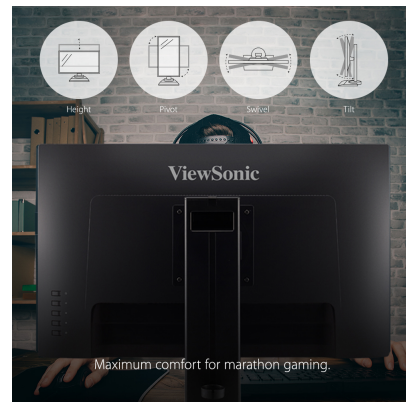

XG2405 - 24" OMNI 1080P 1MS 144HZ IPS GAMING MONITOR WITH FREESYNC PREMIUM, HDMI, AND DP

Key Features

- 144Hz Refresh Rate
- Ultra-Fast Response Time
- AMD FreeSync™ Premium Pro
- SuperClear IPS Panel Technology
- Frameless Design

24"
DISPLAY

IPS
PANEL

1920 X 1080
RESOLUTION

Product Description

The ViewSonic® XG2405 is a 24" Full HD IPS monitor built with the speed and performance that gamers need. Featuring a 144Hz refresh rate and AMD FreeSync™ Premium technology, this monitor virtually eliminates screen tearing and stuttering for fluid game play during fast-paced action scenes. An ultra-fast 1ms (MPRT) response time also provides smooth screen performance free from blurring or ghosting. For multi-display setups, a three-sided borderless design maximizes viewing size while minimizing frame distractions. Flexible connectivity options such as DisplayPort and HDMI allows you to connect to your PC and gaming console.