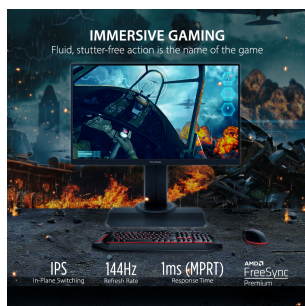

Temperature	32-104° F (0 - 40° C)
Humidity (non-condensing)	20-90%
VESA Compatible	100 x 100 mm
Frequency Horizontal	30 ~ 180 KHz
Frequency Vertical	48 ~ 144 Hz
Digital Sync	TMDS for HDMI (v1.4), PCI-E for DisplayPort (v1.2)
Height Adjust	120 mm / 4.7 in
Swivel	45°
Pivot (Right/Left)	90° / 90°
Tilt (Forward/Back)	5° / 20°
Regulations	cTUVus, MX-CoC
Net (lbs)	14.8
Net Without Stand (lbs)	7.5
Gross (lbs)	18.5
Net (kg)	6.7
Net Without Stand (kg)	3.4
Gross (kg)	8.4
Packaging (in.)	27.5 x 15.8 x 7.2
Physical (in.)	21.3 x 17.08~20.51 x 9.4
Physical Without Stand (in.)	21.3 x 12.8 x 1.7
Packaging (mm)	699.0 x 402.0 x 182.0
Physical (mm)	540.0 x 433.9~521.0 x 239.0
Physical Without Stand (mm)	540.0 x 325.0 x 43.0
Package Contents	XG2405 Display, 1 x Power Cable, 1 x HDMI Cable, 1 x Quick Start Guide
Recycle/Disposal	Please dispose of in accordance with local, state or federal laws.

UPC: 766907005035

Contact Sales
ViewSonic.com
888.881.8781
email:
salesinfo@viewsonic.com