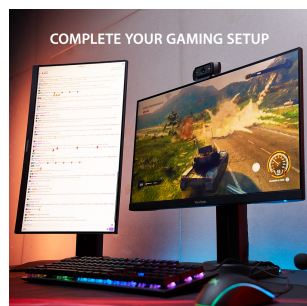

Temperature	32-104° F (0 - 40° C)
Humidity (non-condensing)	20-90%
VESA Compatible	100 x 100 mm
Frequency Horizontal	30 ~ 180 KHz
Frequency Vertical	48 ~ 144 Hz
Digital Sync	TMDS for HDMI (v1.4), PCI-E for DisplayPort (v1.2)
Height Adjust	120 mm / 4.7 in
Swivel	45°
Pivot (Right/Left)	90° / 90°
Tilt (Forward/Back)	5° / 20°
Regulations	cTUVus, MX-CoC
Net (lbs)	14.8
Net Without Stand (lbs)	7.5
Gross (lbs)	18.5
Net (kg)	6.7
Net Without Stand (kg)	3.4
Gross (kg)	8.4
Packaging (in.)	27.5 x 15.8 x 7.2
Physical (in.)	21.3 x 17.08~20.51 x 9.4
Physical Without Stand (in.)	21.3 x 12.8 x 1.7
Packaging (mm)	699.0 x 402.0 x 182.0
Physical (mm)	540.0 x 433.9~521.0 x 239.0
Physical Without Stand (mm)	540.0 x 325.0 x 43.0
Package Contents	XG2405 Display, 1 x Power Cable, 1 x HDMI Cable, 1 x Quick Start Guide
Recycle/Disposal	Please dispose of in accordance with local, state or federal laws.

UPC: 766907005035

Contact Sales
ViewSonic.com
888.881.8781
email:
salesinfo@viewsonic.com