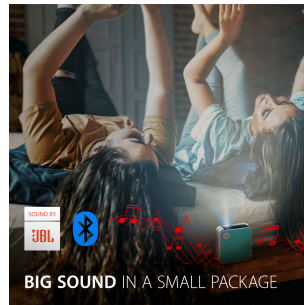

Humidity (non-condensing)	0-90%
Net (lbs)	0.7
Net (kg)	0.3
Physical (in.)	4.3 x 4.1 x 1.1
Physical (mm)	110.0 x 104.0 x 27.0
Regulations	FCC, cTUVus, ROHS
Package Contents	M1 mini Plus projector, Swappable panels (Gray, Teal, Yellow), Wrist strap, Remote Control and Quick Start Guide
Warranty	One-year limited warranty on parts and labor, 1st year free Express Exchange® service. (One year Express Exchange Service requires product registration).
Recycle/Disposal	Please dispose of in accordance with local, state or federal laws.
Battery Chemistry	Lithium-ion
Portability	Portable

UPC: 766907006384

Contact Sales
ViewSonic.com

888.881.8781
email:
salesinfo@viewsonic.com