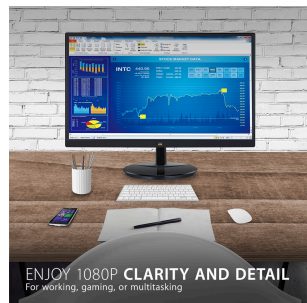

Humidity (non-condensing)	20-90%
VESA Compatible	100 x 100 mm
Frequency Horizontal	24 ~ 86KHz
Frequency Vertical	48 ~ 75Hz
Digital Sync	TMDS
Regulations	cTUVus, FCC-B, ICES003, Energy Star 8.0, EPEAT Silver, CEC, NOM, Mexico Energy, CB, RoHS
Net (lbs)	6.8
Net Without Stand (lbs)	6.2
Gross (lbs)	9.7
Net (kg)	3.1
Net Without Stand (kg)	2.8
Gross (kg)	4.4
Packaging (in.)	24.5 x 16.3 x 5.5
Physical (in.)	21.4 x 15.6 x 7.9
Physical Without Stand (in.)	21.4 x 12.5 x 1.9
Packaging (mm)	622.0 x 413.0 x 140.0
Physical (mm)	542.0 x 396.0 x 200.0
Physical Without Stand (mm)	542.0 x 318.0 x 48.0
Package Contents	VA2459-SMH x1, 3-pin Plug (IEC C13 / CEE22) x1, HDMI Cable (v1.4; Male-Male) x1, Quick Start Guide x1
Recycle/Disposal	Please dispose of in accordance with local, state or federal laws.
Warranty	*Refurbished. 30-day DOA policy for full refund, with a 90-day repair warranty on parts and labor.

UPC: 766907926415

Contact Sales
ViewSonic.com
888.881.8781
email:
salesinfo@viewsonic.com