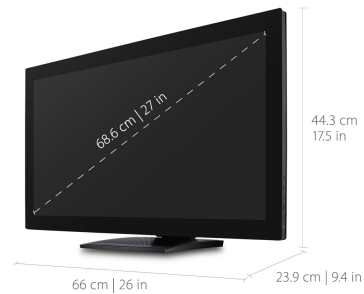

27" Full HD (1920x1080p) Resolution