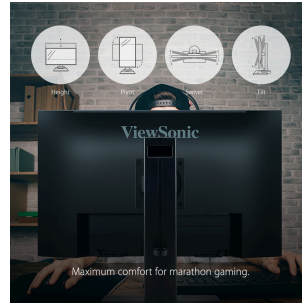

Contact Sales

[ViewSonic.com](https://www.viewsonic.com)

888.881.8781

email:

salesinfo@viewsonic.com