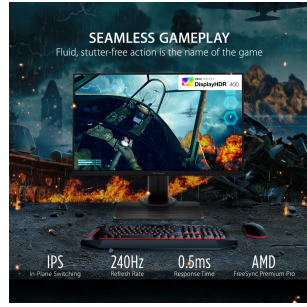

Contact Sales

[ViewSonic.com](https://www.viewsonic.com)

888.881.8781

email:

salesinfo@viewsonic.com