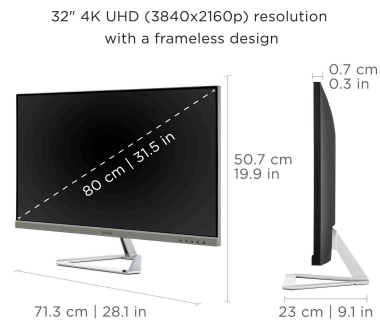

VX3276-4K-MHD - 32" 4K UHD THIN-BEZEL MONITOR WITH HDMI, DP, AND MINI DP

Key Features

32"
DISPLAY

MVA
PANEL

3840 x 2160
RESOLUTION

Product Description

The ViewSonic® VX3276-4K-mhd is a sleek 32" (31.5" viewable) 4K UHD monitor with a modern and minimalist style perfect for home use. With SuperClear® MVA panel technology and 80M:1 dynamic contrast ratio, this monitor offers best-in-class screen performance with ultra-wide viewing angles. A sleek edge-to-edge frameless design, combined with stunning 3840 x 2160 resolution, provides incredibly sharp and detailed visuals, while HDR10 content support delivers a high dynamic range of vivid color and contrast for incredible screen performance. Versatile HDMI, DisplayPort, and Mini DisplayPort inputs offer flexible connectivity options for both computing and gaming, while an exclusive ViewMode™ feature provides intuitive presets for optimized screen performance in different applications. With ViewSonic's industry-leading 3-year limited warranty, this monitor is a solid long-term investment that combines style and high performance for the home.