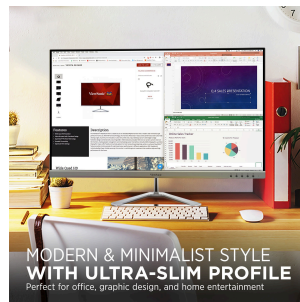

Temperature	32-104° F (0 - 40° C)
Humidity (non-condensing)	20-90%
VESA Compatible	100 x 100 mm
Frequency Horizontal	HDMI: 15 ~ 140 KHz, DisplayPort / Mini DP: 24 ~ 140 KHz
Frequency Vertical	HDMI: 24 ~ 75 Hz, DisplayPort / Mini DP: 50 ~ 75 Hz
Digital Sync	TMDS for HDMI (v2.0), PCI-E for DisplayPort (v1.2) and Mini DP (v1.2)
Tilt (Forward/Back)	4° / 15°
Regulations	EPEAT, CEC, MX-CoC, Mexico Energy, CE, CE EMC, CB
Net (lbs)	15.0
Net Without Stand (lbs)	13.7
Gross (lbs)	19.8
Net (kg)	6.8
Net Without Stand (kg)	6.2
Gross (kg)	9.0
Packaging (in.)	33.0 x 20.2 x 4.6
Physical (in.)	28.1 x 19.9 x 9.1
Physical Without Stand (in.)	28.1 x 16.5 x 1.6
Packaging (mm)	838.0 x 514.0 x 118.0
Physical (mm)	713.0 x 507.0 x 230.0
Physical Without Stand (mm)	713.0 x 418.0 x 42.0
Package Contents	VX3276-4K-mhd, Power Cable, HDMI Cable, Quick Start Guide
Recycle/Disposal	Please dispose of in accordance with local, state or federal laws.
Warranty	*Refurbished. 30-day DOA policy for full refund, with a 90-day repair warranty on parts and labor.

UPC: 766907005820

Contact Sales
ViewSonic.com
888.881.8781
email:
salesinfo@viewsonic.com