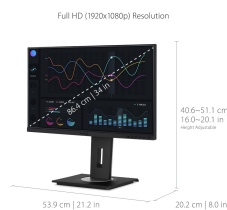

Power Supply	Internal
Cable Organization	No
Physical Controls	Key 1 (eye), Key 2, Key 3, Key 4, Key 5, Key 6 (power)
On Screen Display	Input Select, Audio Adjust, ViewMode, Color Adjust, Manual Image Adjust, Setup Menu
Temperature	32-104° F (0 - 40° C)
Humidity (non-condensing)	20-90%
VESA Compatible	100 x 100 mm
Frequency Horizontal	15 ~ 82 KHz
Frequency Vertical	50 ~ 75 Hz
Height Adjust	130 mm / 5.1 in
Swivel	120°
Pivot (Right/Left)	90° / 90°
Tilt (Forward/Back)	5° / 40°
Regulations	cTUVus, FCC-B, ICES003, Energy Star 8.0, EPEAT Silver, CEC, MX-CoC, Mexico Energy
Net (lbs)	13.9
Net Without Stand (lbs)	8.6
Gross (lbs)	20.3
Net (kg)	6.3
Net Without Stand (kg)	3.9
Gross (kg)	9.2
Packaging (in.)	23.4 x 8.3 x 15.6
Physical (in.)	21.2 x 15.99~20.15 x 8.0
Physical Without Stand (in.)	21.2 x 12.6 x 2.0
Packaging (mm)	595.0 x 210.0 x 396.0
Physical (mm)	539.0 x 406.19~511.9 x 202.0
Physical Without Stand (mm)	539.0 x 320.0 x 52.0
Package Contents	VG2456a Display, Power Cable, DisplayPort Cable, USB Type C cable, USB A/B Cable, Quick Start Guide
Recycle/Disposal	Please dispose of in accordance with local, state or federal laws.
Warranty	*Refurbished. 30-day DOA policy for full refund, with a 90-day repair warranty on parts and labor.

UPC: 766907016109

Contact Sales
ViewSonic.com
888.881.8781
email: salesinfo@viewsonic.com