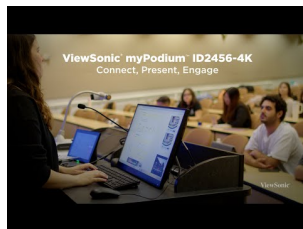

Frequency Horizontal	HDMI 2.1 = 30 ~ 255 KHz / DisplayPort = 30 ~ 297 KHz
Frequency Vertical	HDMI 2.1 & DisplayPort = 48 ~ 240 Hz
Height Adjust	120 mm / 4.7 in
Pivot (Right/Left)	90° / 90°
Tilt (Forward/Back)	5° / 20°
Regulations	cTUVus, FCC-B, ICES003, CEC
Net (lbs)	13.7
Net Without Stand (lbs)	9
Gross (lbs)	17.9
Net (kg)	6.2
Net Without Stand (kg)	4.1
Gross (kg)	8.1
Packaging (in.)	31.2 x 19.0 x 5.8
Physical (in.)	24.17 x 15.42~20.15 x 8.84
Physical Without Stand (in.)	24.17 x 14.4 x 2.24
Packaging (mm)	792.0 x 483.0 x 147.0
Physical (mm)	613.8 x 391.87~511.87 x 224.55
Physical Without Stand (mm)	613.8 x 365.8 x 56.8
Package Contents	VX2730D-4K Display, Power Cable, DisplayPort Cable, Quick Start Guide
Recycle/Disposal	Please dispose of in accordance with local, state or federal laws.
Warranty	Three-year limited warranty on parts, labor and backlight

UPC: 766907039580

Contact Sales

ViewSonic.com

888.881.8781

email: salesinfo@viewsonic.com