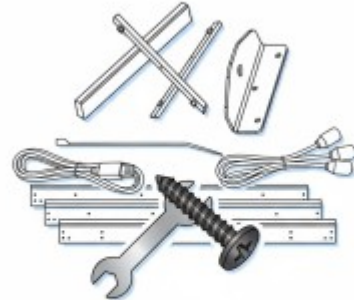

HIDDEN INSTALLATION ACCESSORY KIT FOR LDP136-071C, LDP163-091C, AND LDP217-121C DIRECT VIEW LED DISPLAYS.

Key Features

- Includes all hardware needed to install the LDM control bar behind the LDP136-071C, LDP163-091C, and LDP217-121C Direct View LED Displays.
- Includes additional trim kit hardware for a seamless LDM hidden control bar installation.

**Installation
Hardware Kit**

Product Description

The LD-MISC-014 Hidden Installation Accessory Kit enables users to install the LDM control bar behind their LDP136-071C, LDP163-091C, or LDP217-121C All-In-One Direct View LED Display.

Specifications

	More Information
UPC	766907036558
Warranty	90 days
Packaging (mm)	1980x470x380mm
Net (lbs)	18.5lbs
Gross (lbs)	19.6lbs

UPC: 766907036558