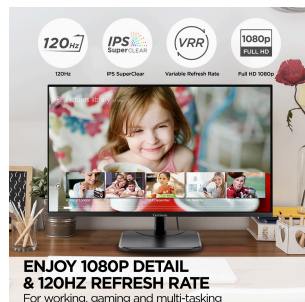

Cable Organization	No
Kensington Lock Slot	1
Physical Controls	U, R, D, L, EN (power)
On Screen Display	Input Select, Audio Adjust, ViewMode, Color Adjust, Manual Image Adjust, Setup Menu
Temperature	32-104° F (0 - 40° C)
Humidity (non-condensing)	20-90%
VESA Compatible	100 x 100 mm
Frequency Horizontal	miniHDMI (v2.0) = 24 ~ 165 KHz / USB-C = 165 ~ 165 KHz
Frequency Vertical	48 ~ 144 Hz
Tilt (Forward/Back)	4° / 20°
Regulations	cTUVus, FCC-B, ICES003, Energy Star 8.0, EPEAT Silver, CEC, RoHS, WEEE
Net (lbs)	6.8
Net Without Stand (lbs)	6
Gross (lbs)	9
Net (kg)	3.1
Net Without Stand (kg)	2.7
Gross (kg)	4.1
Packaging (in.)	24 " (W) x 16.5 " (H) x 5.3 " (D)
Physical (in.)	21.2 " (W) x 15.4 " (H) x 7.8 " (D)
Physical Without Stand (in.)	21.2 " (W) x 12.4 " (H) x 2 " (D)
Packaging (mm)	610 mm (W) x 418 mm (H) x 135 mm (D)
Physical (mm)	539.2 mm (W) x 390.1 mm (H) x 198.4 mm (D)
Physical Without Stand (mm)	539.2 mm (W) x 314.6 mm (H) x 49.9 mm (D)
Package Contents	LCD Display, HDMI Cable, Quick Start Guide
Recycle/Disposal	Please dispose of in accordance with local, state or federal laws.
Warranty	*Refurbished. 30-day DOA policy for full refund, with a 90-day repair warranty on parts and labor.

UPC: 766907037128

Contact Sales
ViewSonic.com

888.881.8781
email:
salesinfo@viewsonic.com