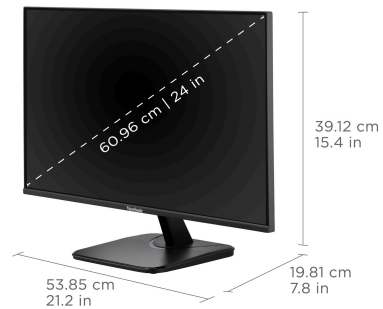

VA2456A-MHD-1B - 24" 1080P IPS MONITOR WITH ADAPTIVE SYNC, HDMI, DISPLAYPORT, AND VGA

Key Features

24"
DISPLAY

IPS
PANEL

1920x1080
RESOLUTION

**FULL HD (1920X1080P)
RESOLUTION**

Product Description

With future-proof connectivity, the ViewSonic® VA2456a-MHD is a productivity-boosting monitor perfect for business applications. Designed with SuperClear® IPS panel technology for wide-angle viewing and incredibly vivid colors, this monitor also features a 3-sided frameless design for a seamless viewing experience in multi-monitor setups. Extensive connectivity options include VGA, HDMI, and DisplayPort so that you can connect to a variety of HD and analog devices – today and tomorrow. In addition, Flicker-Free technology and a Blue Light Filter help to minimize eye strain from extended viewing periods. With ViewSonic's industry-leading 3-year limited warranty, this monitor is a solid long-term investment for enterprise and home applications.

Specifications

	More Information
UPC	766907037128
Screen Size	24"
Viewable Area (in.)	23.8
Panel Type	IPS
Display Resolution	1920 x 1080
Display Resolution	Full HD (1920x1080)
Static Contrast Ratio	1,500:1
Dynamic Contrast Ratio	50,000,000:1
Light Source	LED
Brightness	250 cd/m2
Colors	16.7M
Color Space Support	6 bit + FRC
Aspect Ratio	16:9
Response Time (Typical GTG)	4ms
Viewing Angles	178° horizontal, 178° vertical
Backlight Life (Hours)	30,000
Panel Surface	Anti-Glare type, Hard-coating (3H), Haze 25%
Refresh Rate	120Hz
PC Resolution (max)	1920x1080
Mac® Resolution (max)	1920x1080
3.5mm Audio In	1
3.5mm Audio Out	1
VGA	1
HDMI 1.4 In	1
DisplayPort	1
Internal Speakers	2W (x2)
Eco Mode (Conserve)	14.5w
Eco Mode (optimized)	17.5w
Consumption (typical)	19.5w
Consumption (max)	19.5w
Voltage	100-240 VAC
Stand-by	.3w
Power Supply	Internal