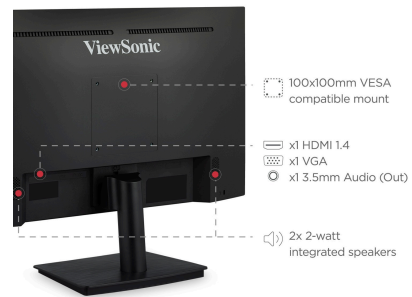

VA2409M - 24" 1080P IPS 75HZ ADAPTIVE SYNC MONITOR WITH HDMI, VGA

Key Features

24"
DISPLAY

IPS
PANEL

1920 x 1080
RESOLUTION

**FUTURE-PROOF
CONNECTIVITY OPTIONS**

Product Description

Featuring enhanced wide-angle viewing, stunning resolution and flexible connectivity options, the ViewSonic® VA2409m monitor is a great addition to any workspace. This 24" (23.6" viewable) VA2409m monitor comes with SuperClear® IPS panel technology so you can experience stunning brightness and contrast at nearly any viewing angle. With a minimalist edge-to-edge screen and a 3-sided frameless bezel, you can easily create a seamless multi-monitor setup. Connect laptops, PCs, gaming consoles and other multimedia devices using the HDMI port. And with powerful features like flicker-free technology and a blue light filter, you can work for longer with less strain. Enjoy a 3 year limited warranty, industry-leading pixel performance policy and so much more with the ViewSonic VA2409m monitor.